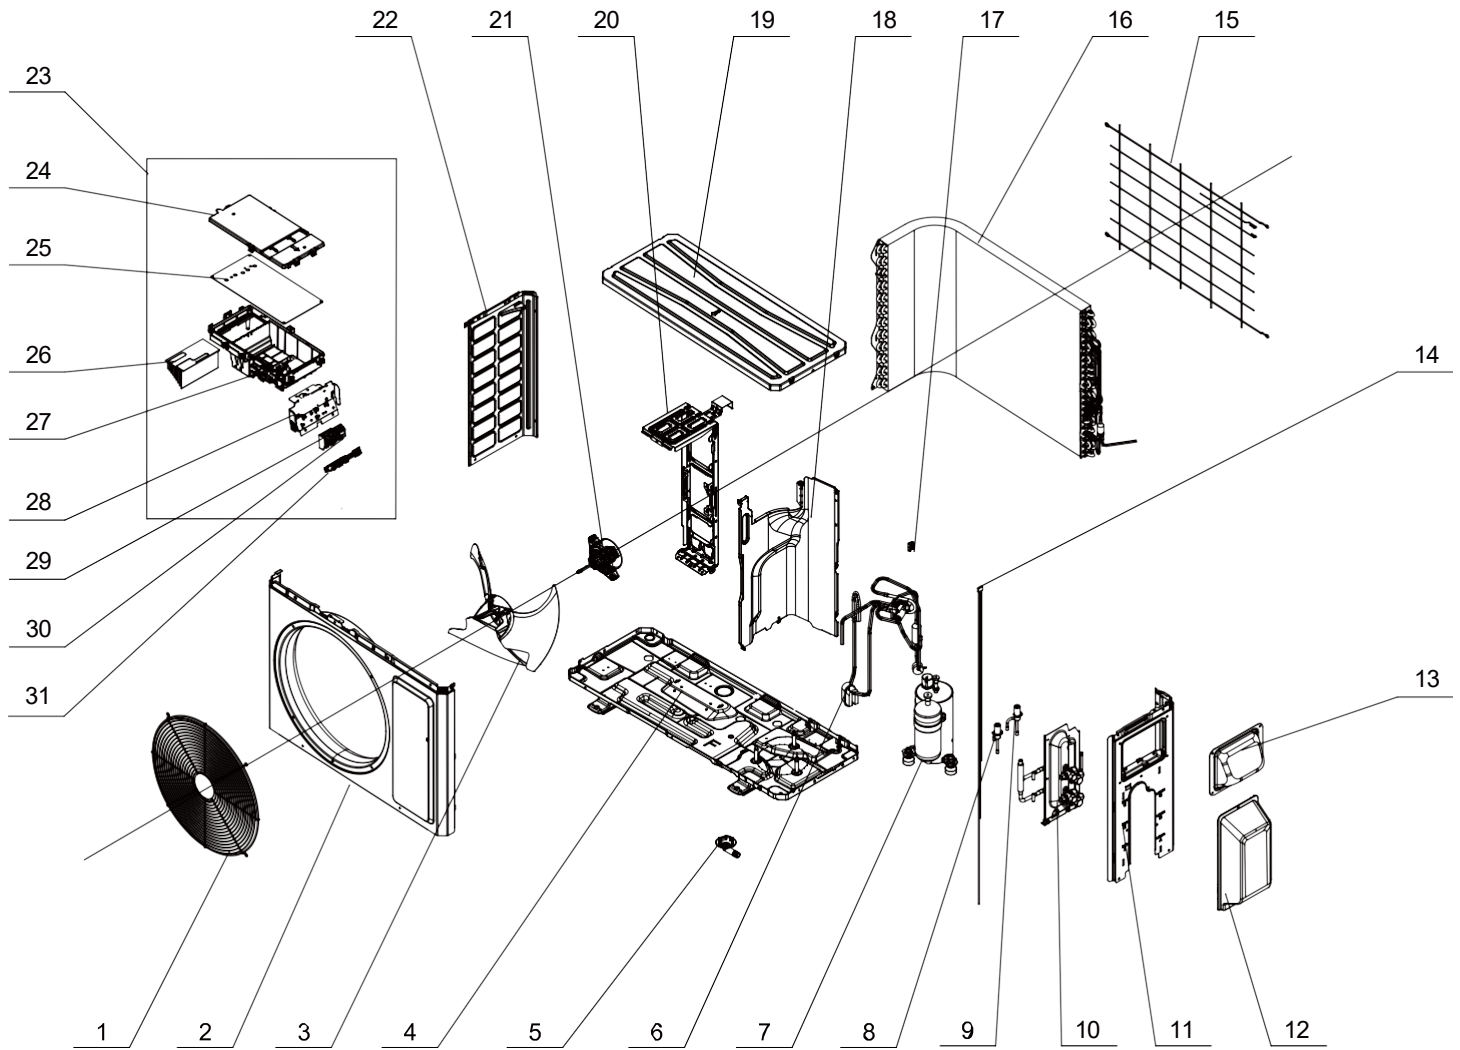

Exploded View and Parts List

MBRS18HPJ10E

Some models may not contain some parts, please refer to the actual product.