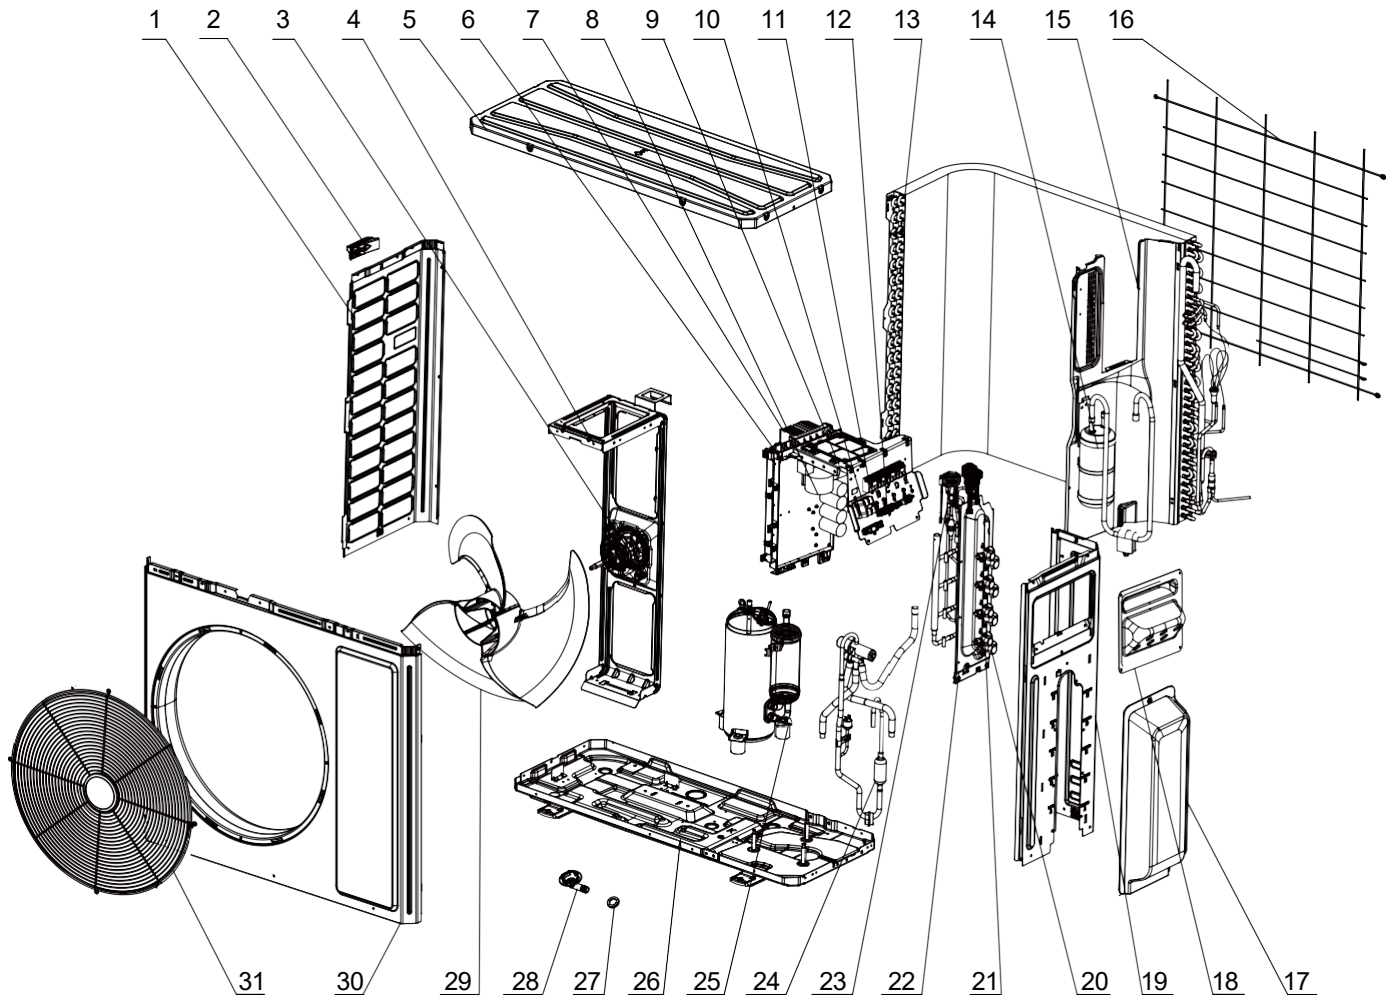

The component is only for reference; please refer to the actual product.

Some models may not contain some parts, please refer to the actual product.