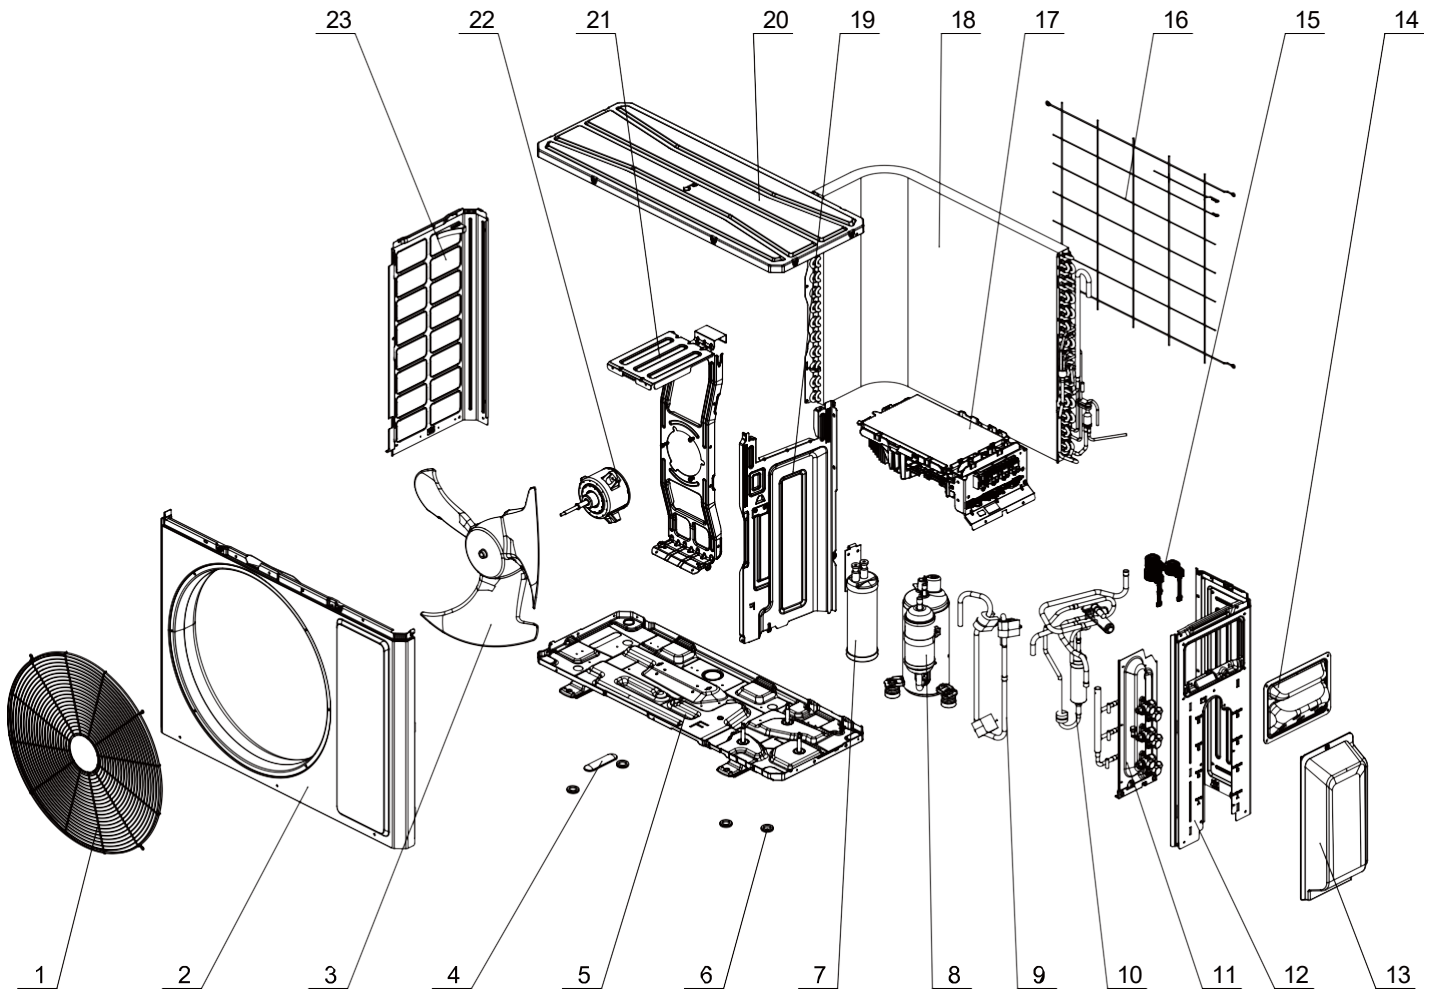

No.	Part Description	Qty.	Part No.
NS	Relay	1	441001060032
29	Terminal Board 1 (3 Pin)	1	42200006007501
30	Terminal Board 2 (3 Pin)	1	422000060015
NS	Wire Clamp (Clear)	1	200015060023
NS	Wire Clamp (Gray))	1	71010003
NS	Insulation Gasket	1	70410334
NS	Temperature Sensor	1	3900030905
NS	Sensor Sub-Assy	1	390002060125
NS	Heat Insulator	2	12128748
22	Left Side Plate	1	012055060395P01
11	Right Side Plate	1	01205606039601P01
2	Front Panel Assy	1	000003060750
NS	Cabinet	1	01202206001002P01
1	Front Grille	1	016004060011
NS	Top Cover Assy	1	000097060355
19	Top Cover	1	012049060107P
15	Rear Grille	1	016001060082
NS	Sponge (Rear Grille)	1	12204221
13	Handle Assy	1	000223000028
12	Valve Cover	1	200087060006
NS	Drainage Hole Cap 1	2	06813401
NS	Drainage Hole Cap 2	2	7671301802
NS	Adaptor	2	06642038
5	Drainage Joint	1	26113009