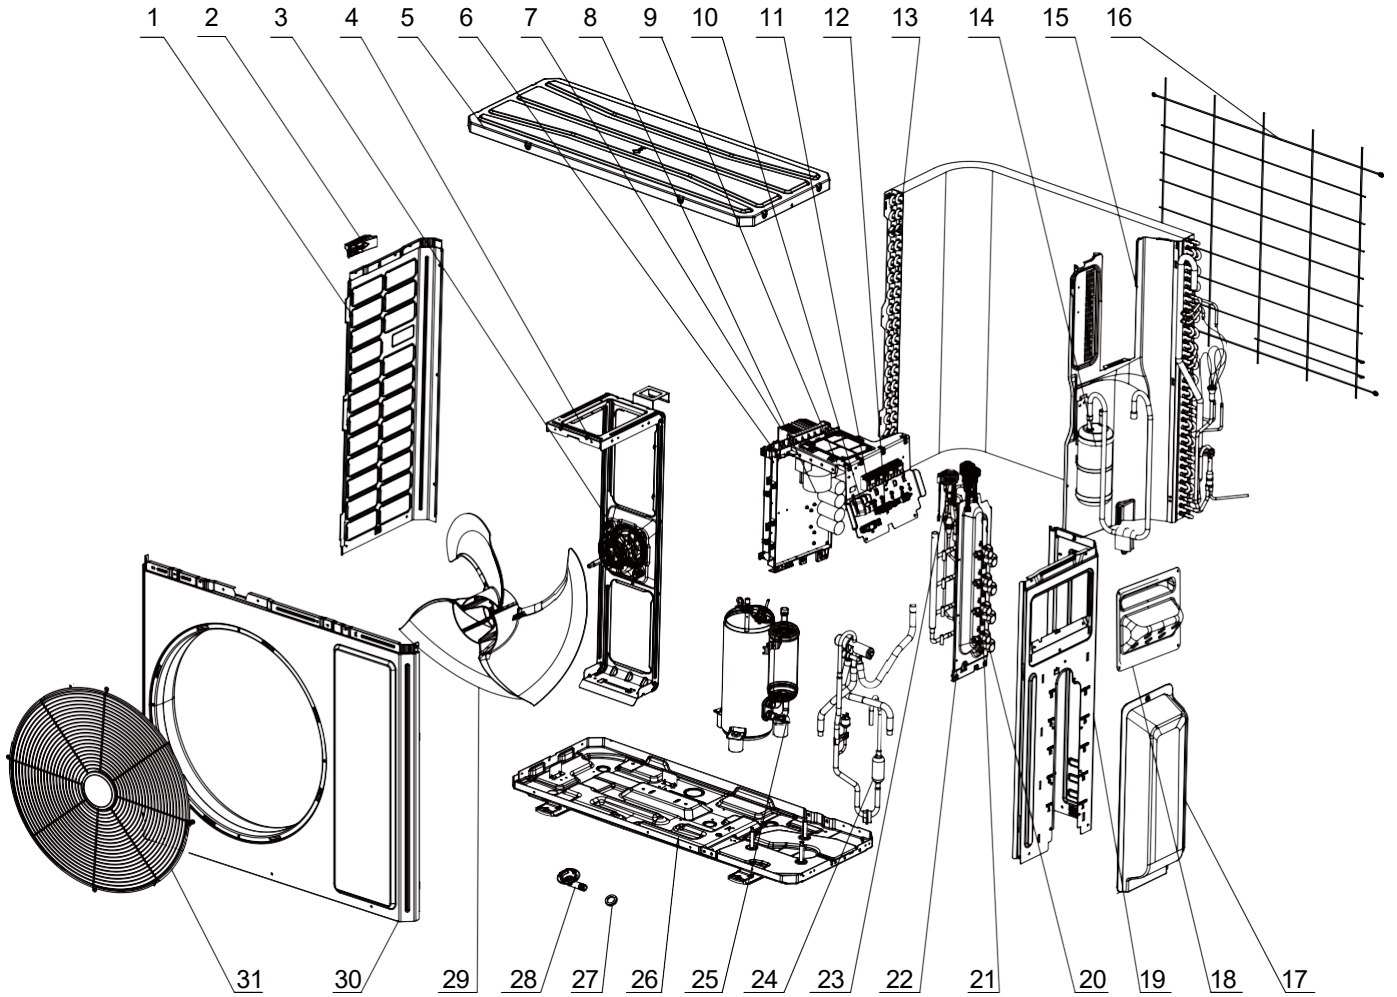

The component is only for reference; please refer to the actual product.

Some models may not contain some parts, please refer to the actual product.