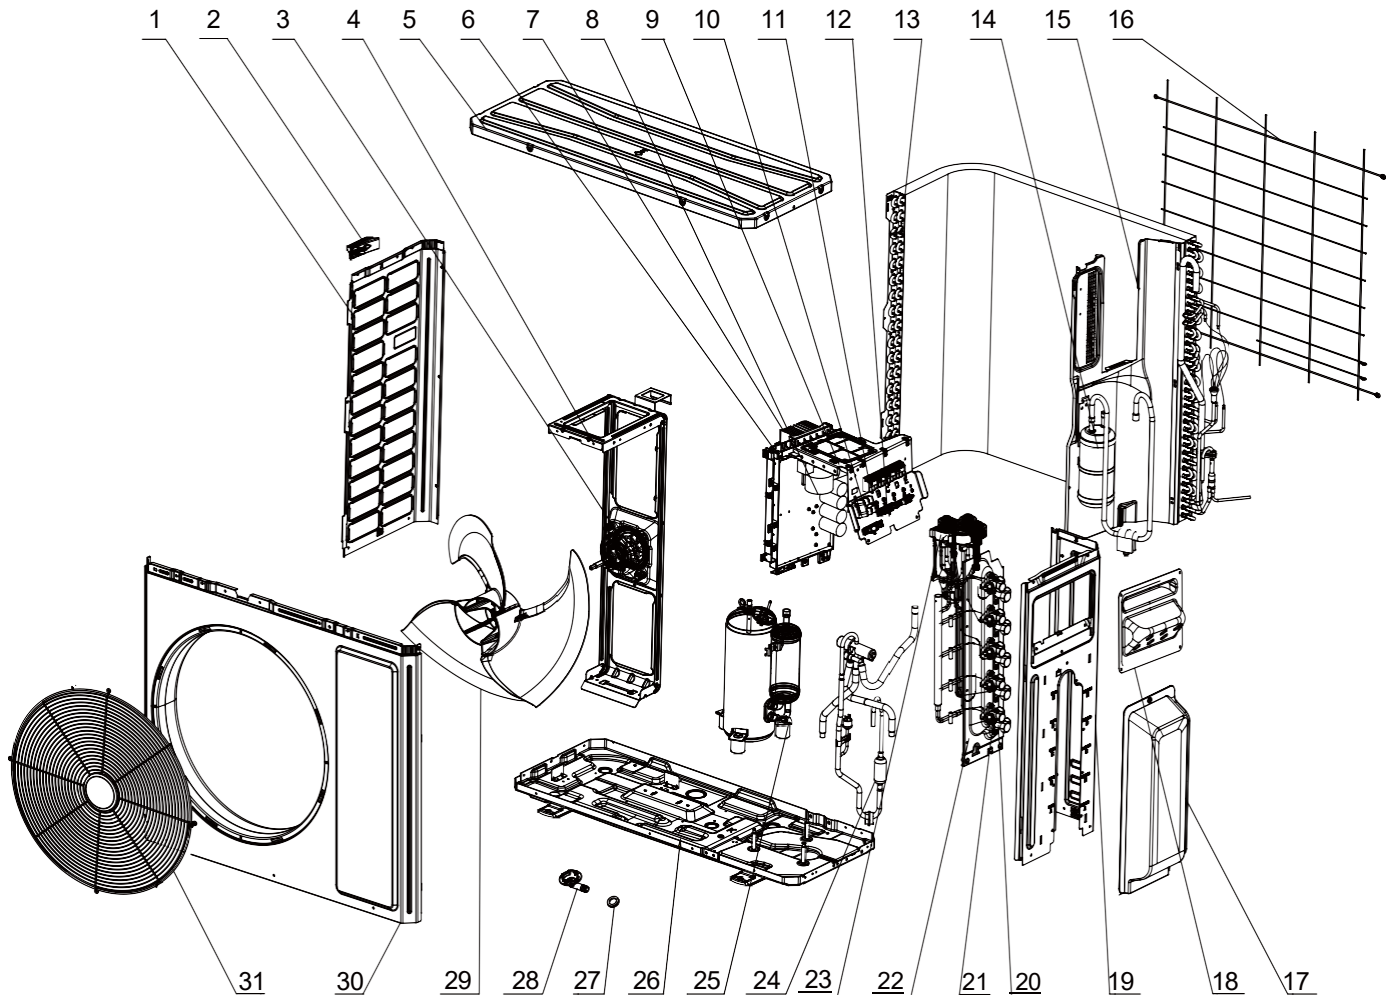

The component is only for reference; please refer to the actual product.

Some models may not contain some parts, please refer to the actual product.