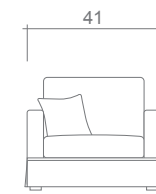

Anton Collection

Top
Sofa/Chaise

Sofa

Condo Sofa

Loveseat

Chair + 1/2

Chair

Overall dimensions may vary ±1"