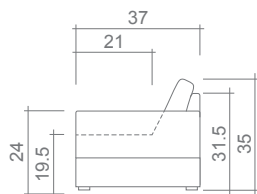

Anton Collection

Top
Sofa/Chaise

Sofa

Condo Sofa

Loveseat

Chair + 1/2

Chair

Overall dimensions may vary ±1"