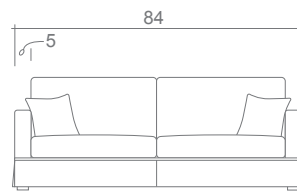

Anton Collection

Top
Sofa/Chaise

Sofa

Condo Sofa

Loveseat

Chair + 1/2

Chair

Overall dimensions may vary ±1"