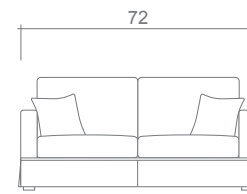

Anton Collection

Top
Sofa/Chaise

Sofa

Condo Sofa

Loveseat

Chair + 1/2

Chair

Overall dimensions may vary ±1"