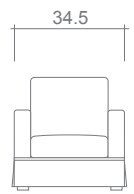

Anton Collection

Top
Sofa/Chaise

Sofa

Condo Sofa

Loveseat

Chair + 1/2

Chair

Overall dimensions may vary ±1"