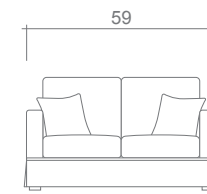

Anton Collection

Top
Sofa/Chaise

Sofa

Condo Sofa

Loveseat

Chair + 1/2

Chair

Overall dimensions may vary ±1"