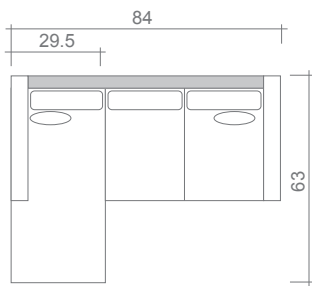

Anton Collection

Top
Sofa/Chaise

Sofa

Condo Sofa

Loveseat

Chair + 1/2

Chair

Overall dimensions may vary ±1"