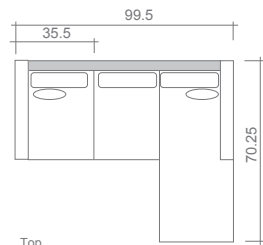

Burrard Collection

Top
Sofa/Chaise

Sofa

Condo Sofa

Love

Chair + 1/2

Chair

Overall dimensions may vary ± 1 "