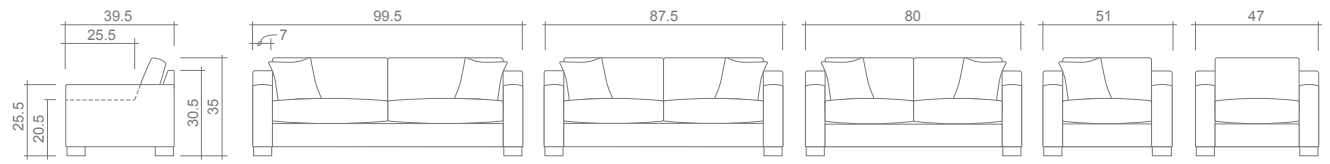

Burrard Collection

Top
Sofa/Chaise

Sofa

Condo Sofa

Love

Chair + 1/2

Chair

Overall dimensions may vary ± 1 "