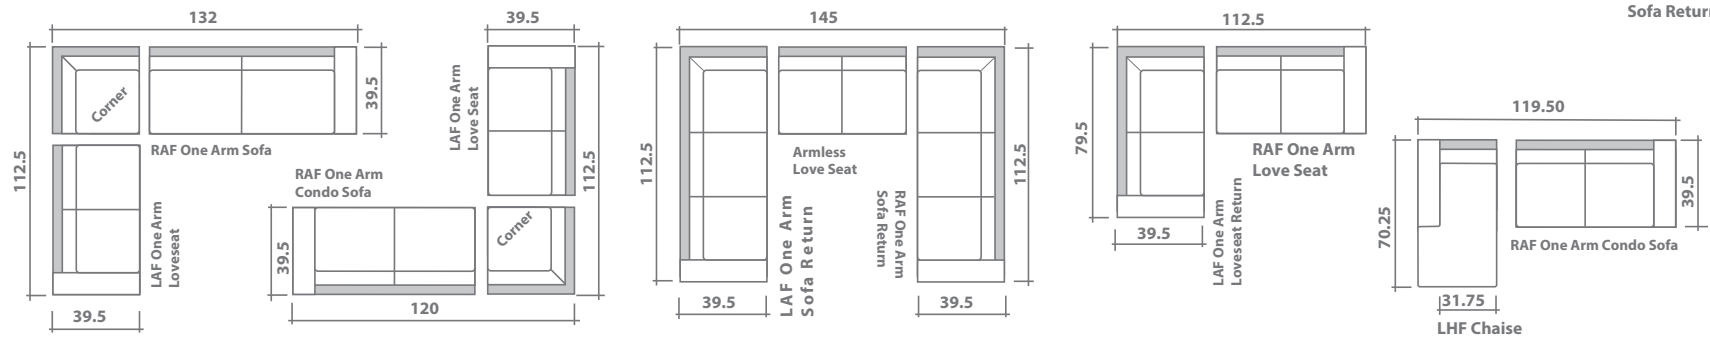

Configuration Suggestions

Overall dimensions may vary ±1"

	\$USD
Burrard One Arm Chair	\$1,072.00
Burrard Armless Chair	\$1,028.00
Burrard One Arm Chair And A Half	\$1,393.00
Burrard Armless Chair And A Half	\$1,347.00
Burrard Loveseat Return	\$1,522.00
Burrard One Arm Loveseat	\$1,400.00
Burrard Armless Loveseat	\$1,385.00
Burrard Condo Sofa Return	\$1,596.00
Burrard One Arm Condo Sofa	\$1,504.00
Burrard Armless Condo Sofa	\$1,459.00
Burrard Sofa Return	\$1,644.00
Burrard One Arm Sofa	\$1,551.00
Burrard Armless Sofa	\$1,506.00