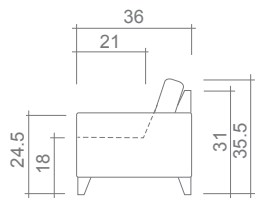

Cambie Collection

Sofa

Condo Sofa

Loveseat

Chair + 1/2

Chair

Overall dimensions may vary ± 1 "