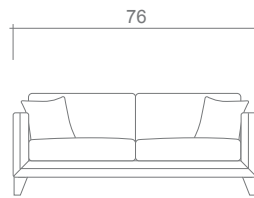

Cambie Collection

Sofa

Condo Sofa

Loveseat

Chair + 1/2

Chair

Overall dimensions may vary ± 1 "