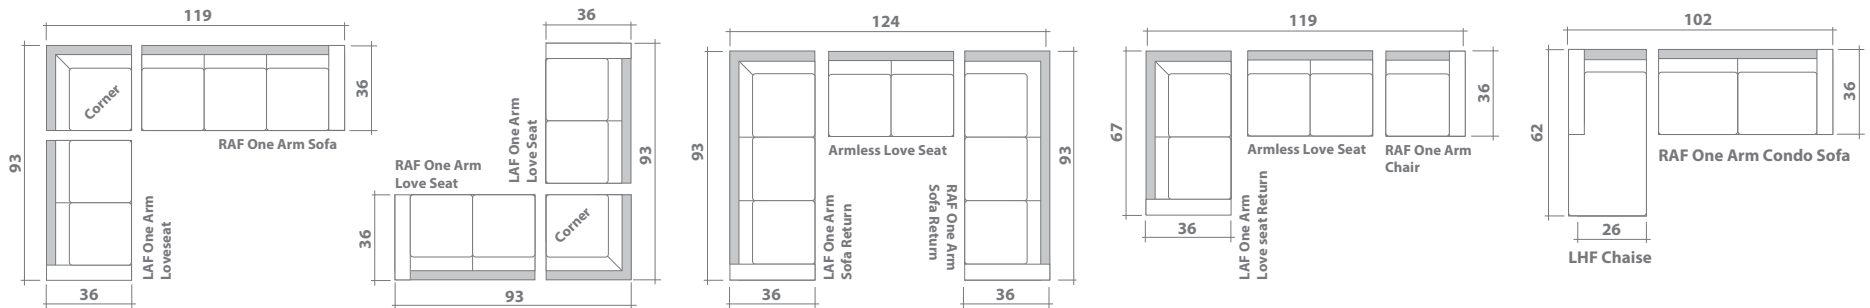

Configuration Suggestions

Overall dimensions may vary $\pm 1"$

| | \$USD |
|---------------------------------|-------------------|
| Cambie One Arm Chair | \$885.00 |
| Cambie Armless Chair | \$839.00 |
| Cambie One Arm Chair And A Half | \$1,110.00 |
| Cambie Armless Chair And A Half | \$1,064.00 |
| Cambie Loveseat Return | \$1,242.00 |
| Cambie One Arm Loveseat | \$1,149.00 |
| Cambie Armless Loveseat | \$1,103.00 |
| Cambie Condo Sofa Return | \$1,302.00 |
| Cambie One Arm Condo Sofa | \$1,210.00 |
| Cambie Armless Condo Sofa | \$1,163.00 |
| Cambie Sofa Return | \$1,341.00 |
| Cambie One Arm Sofa | \$1,247.00 |
| Cambie Armless Sofa | \$1,201.00 |