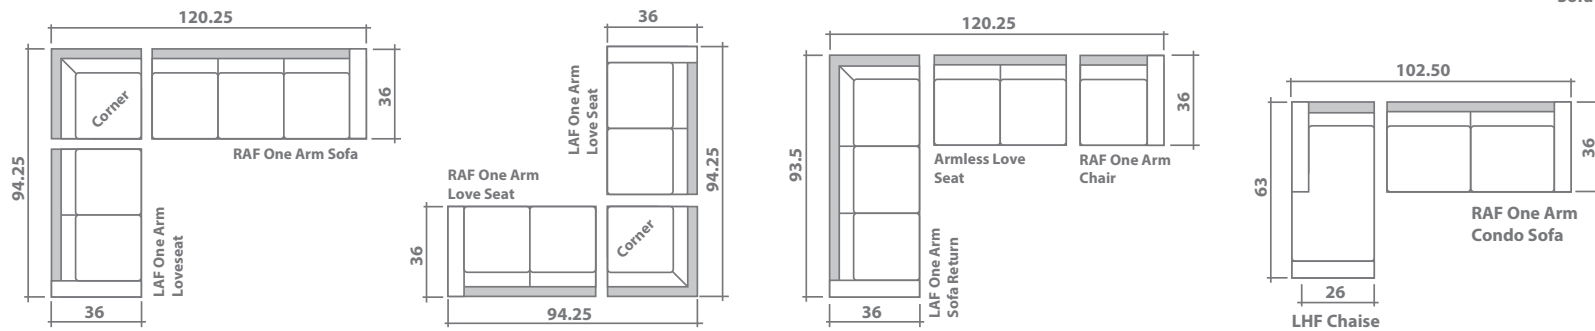

## Configuration Suggestions

Overall dimensions may vary ±1"

	\$USD
Crete One Arm Chair	<b>\$911.00</b>
Crete Armless Chair	<b>\$862.00</b>
Crete One Arm Chair And A Half	<b>\$1,144.00</b>
Crete Armless Chair And A Half	<b>\$1,093.00</b>
Crete Loveseat Return	<b>\$1,278.00</b>
Crete One Arm Loveseat	<b>\$1,183.00</b>
Crete Armless Loveseat	<b>\$1,134.00</b>
Crete One Arm Condo Sofa	<b>\$1,245.00</b>
Crete Amrless Condo Sofa	<b>\$1,196.00</b>
Crete Sofa Return	<b>\$1,379.00</b>
Crete One Arm Sofa	<b>\$1,284.00</b>
Crete Armless Sofa	<b>\$1,238.00</b>
Crete Chaise	<b>\$1,231.00</b>