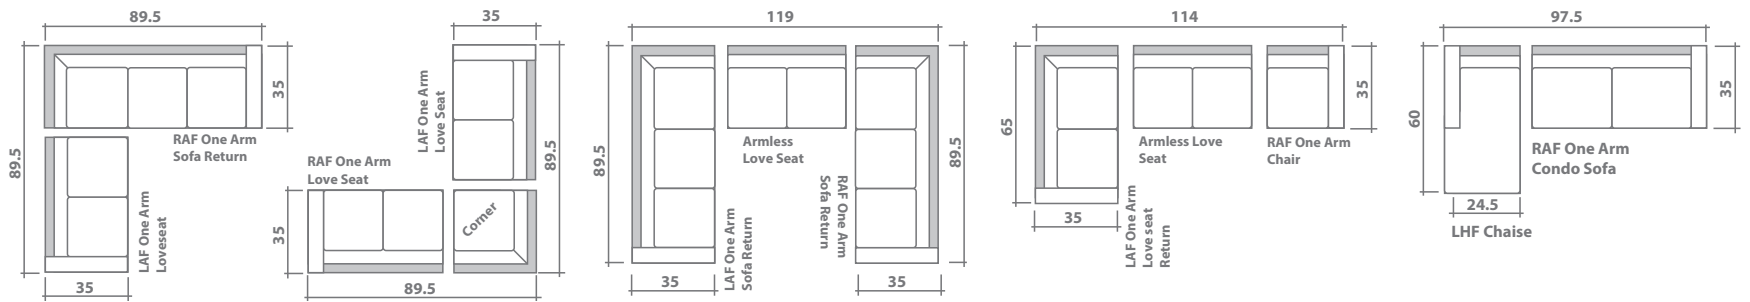

Configuration Suggestions

Overall dimensions may vary ±1"

	\$USD
Harper One Arm Chair	\$812.00
Harper Armless Chair	\$764.00
Harper One Arm Chair And A Half	\$1,015.00
Harper Armless Chair And A Half	\$969.00
Harper Loveseat Return	\$1,145.00
Harper One Arm Loveseat	\$1,053.00
Harper Armless Loveseat	\$1,007.00
Harper Condo Sofa Return	\$1,200.00
Harper One Arm Condo Sofa	\$1,109.00
Harper Armless Condo Sofa	\$1,064.00
Harper Sofa Return	\$1,236.00
Harper One Arm Sofa	\$1,145.00
Harper Armless Sofa	\$1,099.00