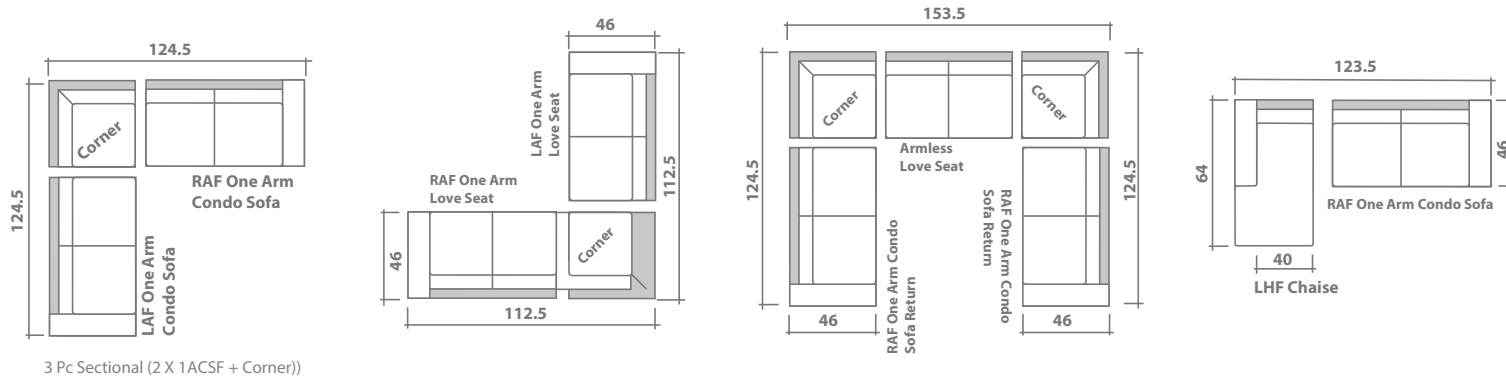

Configuration Suggestions

3 Pc Sectional (2 X 1ACSF + Corner)

Overall dimensions may vary ±1"

	\$USD
Haze One Arm Chair	\$1,320.00
Haze Armless Chair	\$1,277.00
Haze One Arm Chair And A Half	\$1,719.00
Haze Armless Chair And A Half	\$1,674.00
Haze One Arm Loveseat	\$1,754.00
Haze Armless Loveseat	\$1,711.00
Haze One Arm Condo Sofa	\$1,890.00
Haze Armless Condo Sofa	\$1,803.00
Haze One Arm Sofa	\$1,904.00
Haze Armless Sofa	\$1,861.00
Haze Chaise	\$1,798.00
Haze Sofa Chaise	\$2,310.00