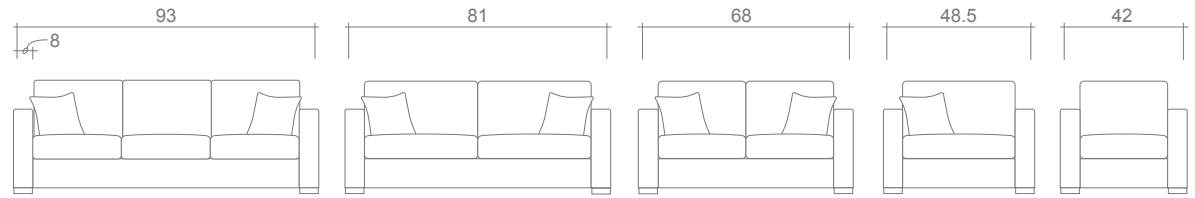

Jennifer Collection

Top
Sofa/Chaise

Sofa

Condo Sofa

Loveseat

Chair + 1/2

Chair

Overall dimensions may vary $\pm 1''$