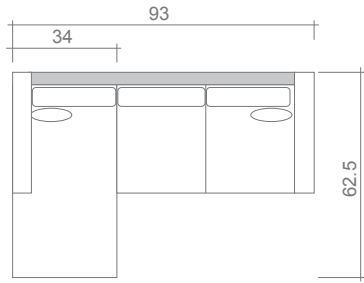

Jennifer Collection

Top
Sofa/Chaise

Sofa

Condo Sofa

Loveseat

Chair + 1/2

Chair

Overall dimensions may vary $\pm 1''$