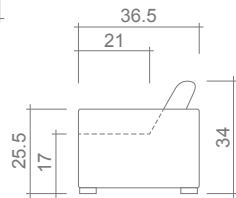

Jennifer Collection

Top
Sofa/Chaise

Sofa

Condo Sofa

Loveseat

Chair + 1/2

Chair

Overall dimensions may vary $\pm 1''$