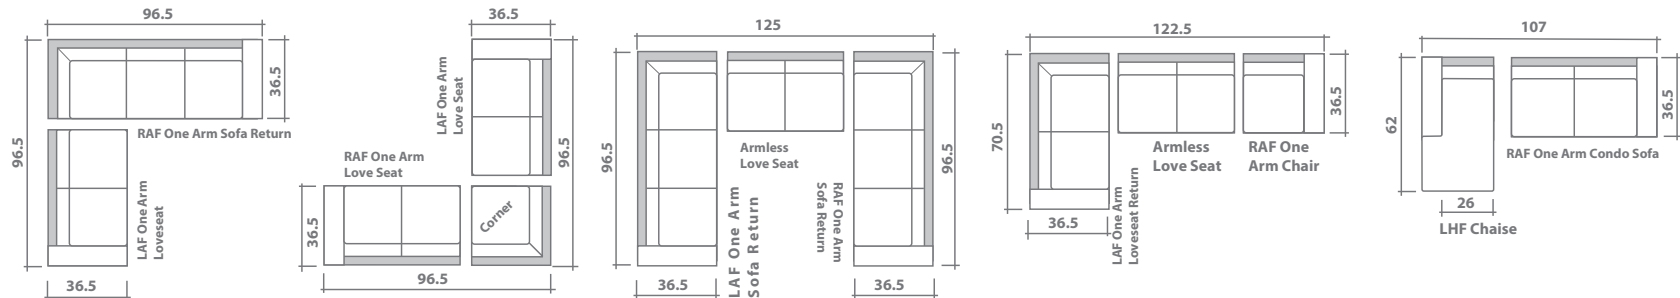

### Configuration Suggestions

Overall dimensions may vary ±1"

	\$USD
Jennifer One Arm Chair	<b>\$935.00</b>
Jennifer Armless Chair	<b>\$892.00</b>
Jennifer One Arm Chair And A Half	<b>\$1,173.00</b>
Jennifer Armless Chair And A Half	<b>\$1,130.00</b>
Jennifer Loveseat Return	<b>\$1,296.00</b>
Jennifer One Arm Loveseat	<b>\$1,210.00</b>
Jennifer Armless Loveseat	<b>\$1,166.00</b>
Jennifer Condo Sofa Return	<b>\$1,361.00</b>
Jennifer One Arm Condo Sofa	<b>\$1,274.00</b>
Jennifer Armless Condo Sofa	<b>\$1,231.00</b>
Jennifer Sofa Return	<b>\$1,401.00</b>
Jennifer One Arm Sofa	<b>\$1,315.00</b>
Jennifer Armless Sofa	<b>\$1,271.00</b>

## Jennifer Sectional Planner

	\$USD
Jennifer Chaise	<b>\$1,253.00</b>
Jennifer End Chaise	<b>\$1,312.00</b>
Jennifer Sofa Chaise	<b>\$1,721.00</b>
Jennifer Corner	<b>\$979.00</b>
Jennifer Ottoman	<b>\$529.00</b>