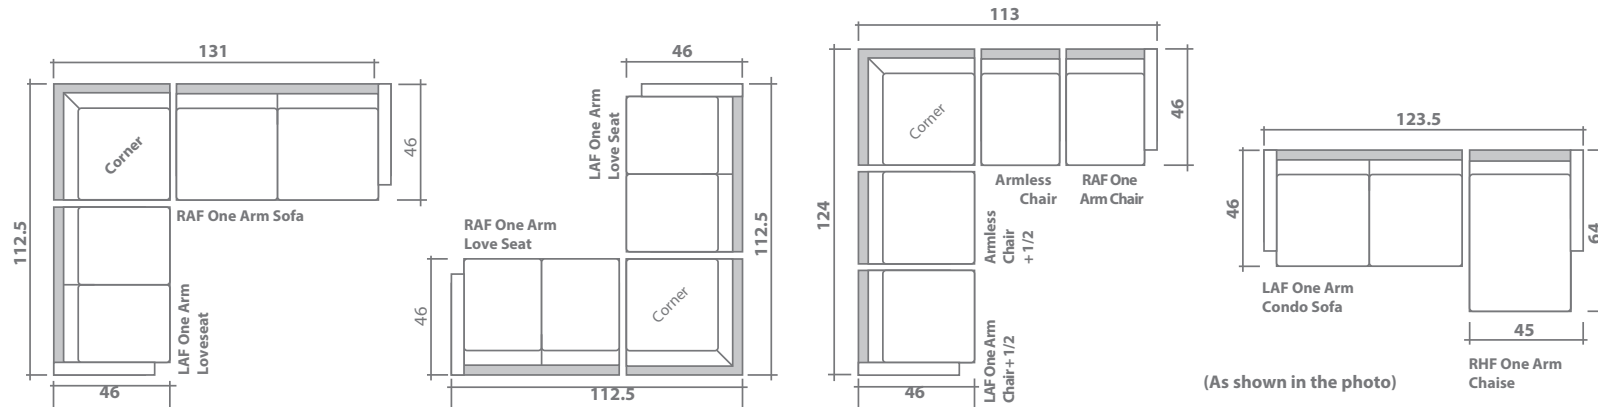

Configuration Suggestions

(As shown in the photo)

Overall dimensions may vary ±1"

	\$USD
Julius One Arm Chair	\$953.00
Julius Armless Chair	\$909.00
Julius One Arm Chair And A Half	\$1,197.00
Julius Armless Chair And A Half	\$1,152.00
Julius One Arm Loveseat	\$1,238.00
Julius Armless Loveseat	\$1,190.00
Julius One Arm Condo Sofa	\$1,302.00
Julius Amrless Condo Sofa	\$1,254.00
Julius One Arm Sofa	\$1,343.00
Julius Armless Sofa	\$1,298.00
Julius Sectional (1Acsf & CI)	\$2,344.00
Julius Chaise	\$1,183.00
Julius Sofa Chaise	\$1,778.00