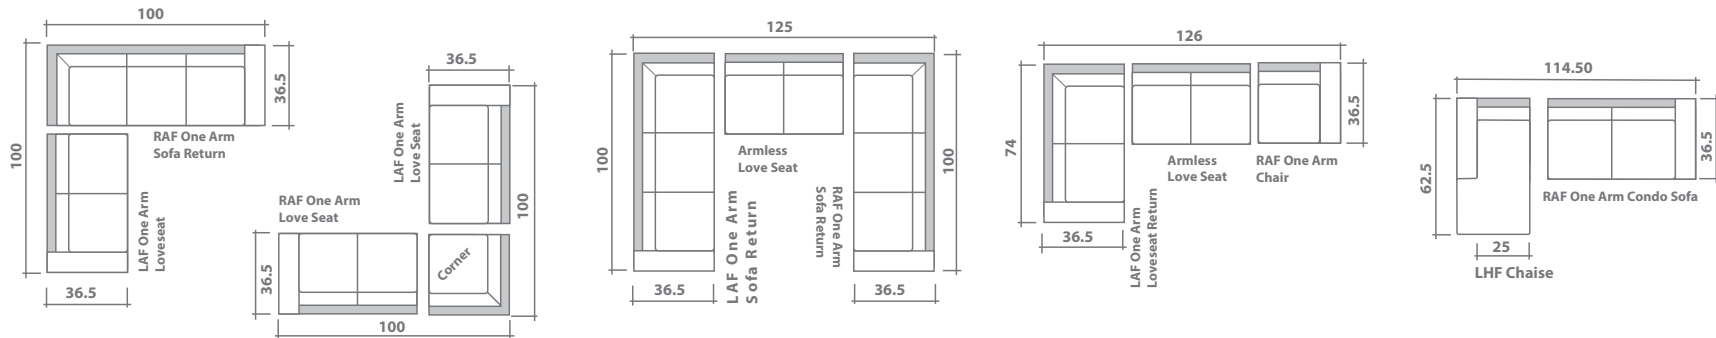

Configuration Suggestions

Overall dimensions may vary ±1"

	\$USD
Manhattan One Arm Chair	\$1,193.00
Manhattan Armless Chair	\$1,151.00
Manhattan One Arm Chair And A Half	\$1,506.00
Manhattan Armless Chair And A Half	\$1,464.00
Manhattan Loveseat Return	\$1,625.00
Manhattan One Arm Loveseat	\$1,541.00
Manhattan Armless Loveseat	\$1,499.00
Manhattan Condo Sofa Return	\$1,705.00
Manhattan One Arm Condo Sofa	\$1,621.00
Manhattan Armless Condo Sofa	\$1,579.00
Manhattan Sofa Return	\$1,757.00
Manhattan One Arm Sofa	\$1,673.00
Manhattan Armless Sofa	\$1,631.00

Manhattan Sectional Planner

	\$USD
Manhattan Chaise	\$1,583.00
Manhattan End Chaise	\$1,639.00
Manhattan Sofa Chaise	\$2,065.00
Manhattan Corner	\$1,235.00
Manhattan Ottoman	\$581.00