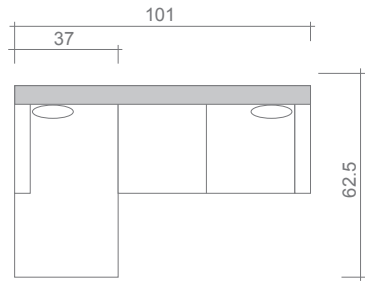

Munich Collection

Top
Sofa/Chaise

Sofa

Condo Sofa

Love

Chair + 1/2

Chair

Overall dimensions may vary $\pm 1''$