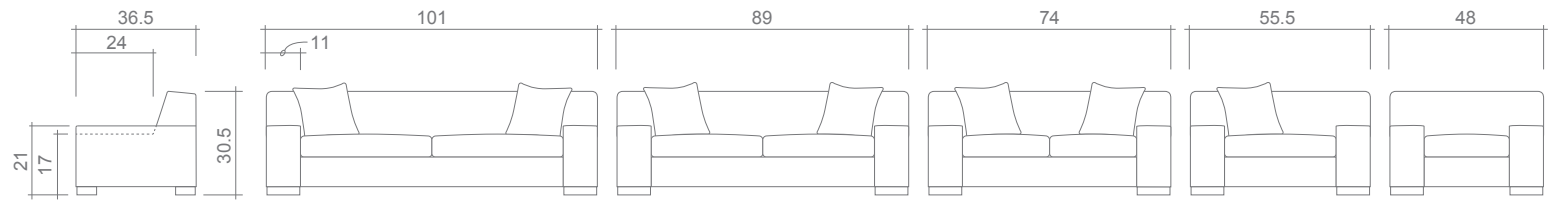

Munich Collection

Top
Sofa/Chaise

Sofa

Condo Sofa

Love

Chair + 1/2

Chair

Overall dimensions may vary $\pm 1''$