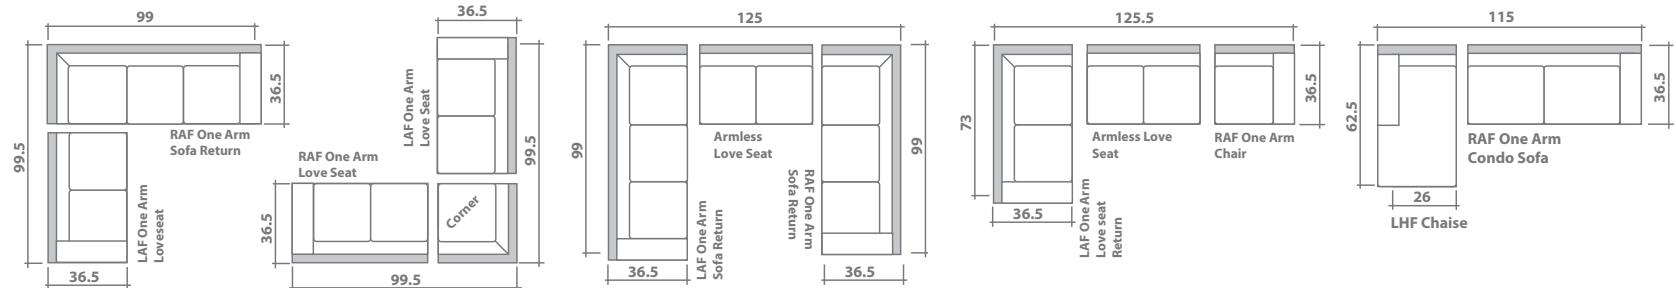

Configuration Suggestions

Overall dimensions may vary ±1"

	\$USD
Munich One Arm Chair	\$885.00
Munich Armless Chair	\$841.00
Munich One Arm Chair And A Half	\$1,112.00
Munich Armless Chair And A Half	\$1,068.00
Munich Loveseat Return	\$1,235.00
Munich One Arm Loveseat	\$1,148.00
Munich Armless Loveseat	\$1,105.00
Munich Condo Sofa Return	\$1,294.00
Munich One Arm Condo Sofa	\$1,207.00
Munich Armless Condo Sofa	\$1,163.00
Munich Sofa Return	\$1,333.00
Munich One Arm Sofa	\$1,246.00
Munich Armless Sofa	\$1,203.00