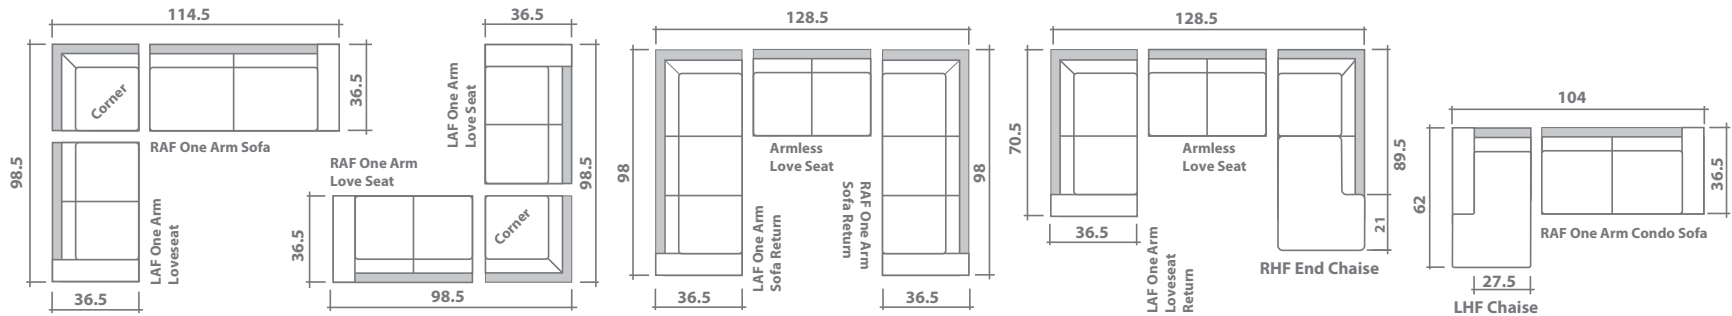

## Configuration Suggestions

Overall dimensions may vary ±1"

	\$USD
Nolan One Arm Chair	<b>\$878.00</b>
Nolan Armless Chair	<b>\$832.00</b>
Nolan One Arm Chair And A Half	<b>\$1,133.00</b>
Nolan Armless Chair And A Half	<b>\$1,088.00</b>
Nolan Loveseat Return	<b>\$1,264.00</b>
Nolan One Arm Loveseat	<b>\$1,172.00</b>
Nolan Armless Loveseat	<b>\$1,126.00</b>
Nolan Condo Sofa Return	<b>\$1,326.00</b>
Nolan One Arm Condo Sofa	<b>\$1,235.00</b>
Nolan Armless Condo Sofa	<b>\$1,189.00</b>
Nolan Sofa Return	<b>\$1,364.00</b>
Nolan One Arm Sofa	<b>\$1,273.00</b>
Nolan Armless Sofa	<b>\$1,226.00</b>

	\$USD
Nolan 2 Piece Sectional (1-Acsf & Ecl)	<b>\$2,292.00</b>
Nolan Chaise	<b>\$1,217.00</b>
Nolan End Chaise	<b>\$1,278.00</b>
Nolan Sofa Chaise	<b>\$1,698.00</b>
Nolan Corner	<b>\$923.00</b>
Nolan Ottoman	<b>\$413.00</b>