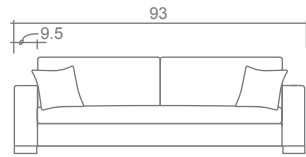

Oslo Collection

Top

Sofa/Chaise

Sofa

Condo Sofa

Love

Chair & 1/2

Chair

Overall dimensions may vary ±1"