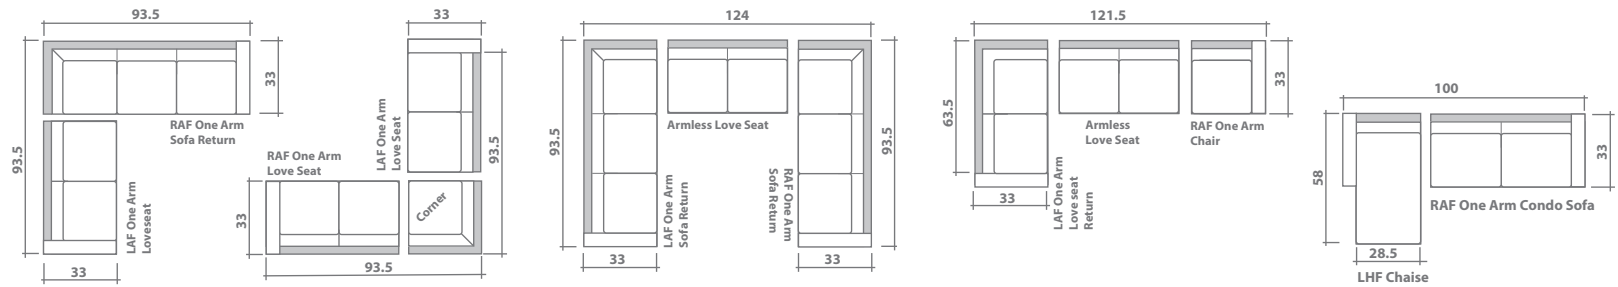

## Configuration Suggestions

Overall dimensions may vary  $\pm 1''$

	\$USD
Preston 1 Arm Chair	<b>\$731.00</b>
Preston 1 Arm Chair And A Half	<b>\$974.00</b>
Preston 1 Arm Love	<b>\$1,002.00</b>
Preston 1 Arm Condo Sofa	<b>\$1,183.00</b>
Preston 1 Arm Sofa	<b>\$1,217.00</b>
Preston Armless Chair	<b>\$685.00</b>
Preston Armless Chair And A Half	<b>\$927.00</b>
Preston Armless Loveseat	<b>\$972.00</b>
Preston Armless Condo Sofa	<b>\$1,135.00</b>
Preston Armless Sofa	<b>\$1,170.00</b>
Preston Chaise	<b>\$965.00</b>
Preston Large Chaise	<b>\$1,021.00</b>
Preston Sofa Chaise	<b>\$1,659.00</b>

## Preston Sectional Planner

	\$USD
Preston Sofa Return	<b>\$1,333.00</b>
Preston Condo Sofa Return	<b>\$1,291.00</b>
Preston Loveseat Return	<b>\$1,176.00</b>
Preston Corner	<b>\$731.00</b>
Preston End Chaise	<b>\$1,026.00</b>
Preston Ottoman	<b>\$489.00</b>