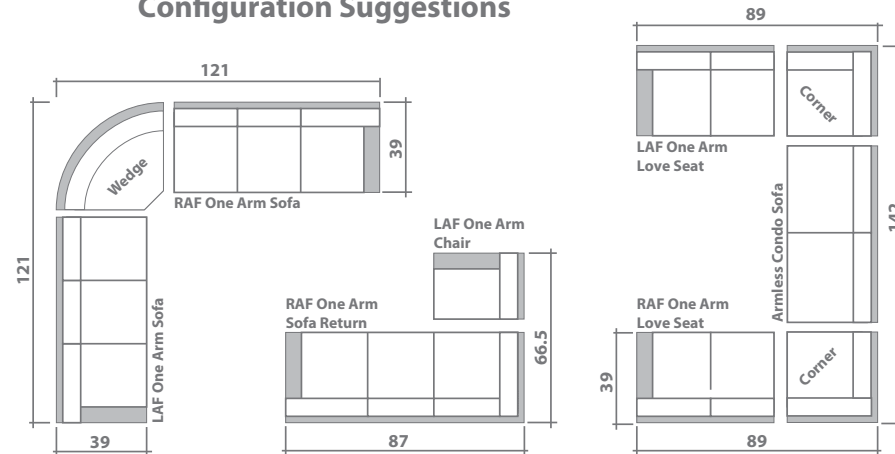

## Configuration Suggestions

Overall dimensions may vary ±1"

	\$USD
Royce Sofa - Four Seats	<b>\$1,291.00</b>
Royce Sofa Return	<b>\$1,162.00</b>
Royce Armless Chair	<b>\$767.00</b>
Royce Armless Chair And Half	<b>\$921.00</b>
Royce Armless Loveseat	<b>\$966.00</b>
Royce Armless Sofa	<b>\$1,054.00</b>
Royce Armless Condo Sofa	<b>\$1,022.00</b>
Royce One Arm Chair	<b>\$819.00</b>
Royce One Arm Chair And Half	<b>\$976.00</b>
Royce One Arm Loveseat	<b>\$1,019.00</b>
Royce One Arm Sofa	<b>\$1,109.00</b>
Royce One Arm Condo Sofa	<b>\$1,074.00</b>
Royce Corner	<b>\$794.00</b>

	\$USD
Royce Wedge	<b>\$827.00</b>
Royce Ottoman 28 x 32	<b>\$452.00</b>
Royce Ottoman 28 x 40	<b>\$484.00</b>