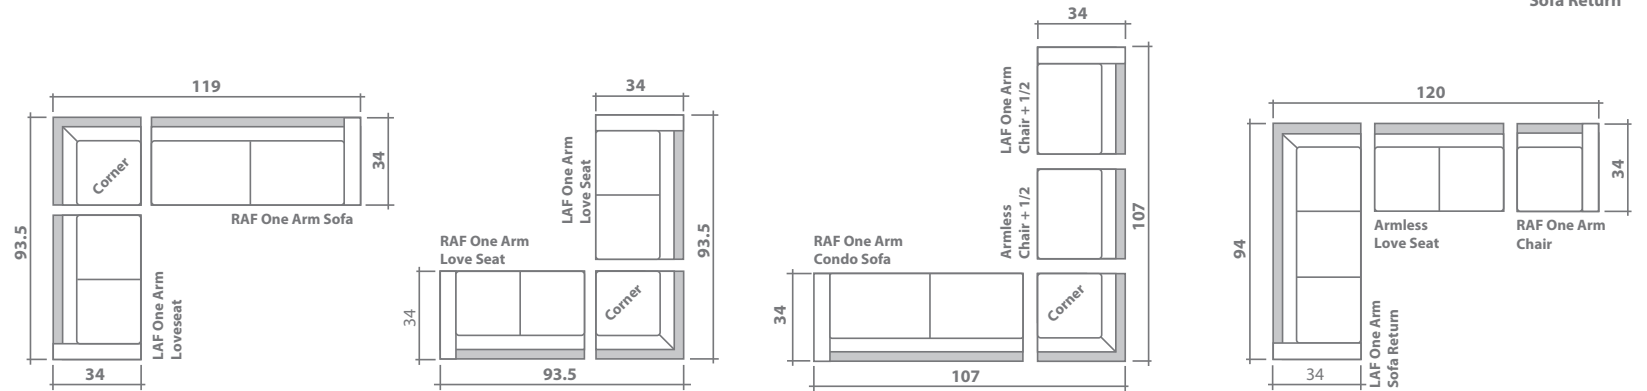

Configuration Suggestions

Overall dimensions may vary ±1"

\$USD

Stockholm One Arm Chair	\$981.00
Stockholm Armless Chair	\$932.00
Stockholm One Arm Chair And A Half	\$1,177.00
Stockholm Armless Chair And A Half	\$1,128.00
Stockholm Loveseat Return	\$1,320.00
Stockholm One Arm Loveseat	\$1,218.00
Stockholm Armless Loveseat	\$1,169.00
Stockholm One Arm Condo Sofa	\$1,284.00
Stockholm Amrless Condo Sofa	\$1,235.00
Stockholm Sofa Return	\$1,424.00
Stockholm One Arm Sofa	\$1,326.00
Stockholm Armless Sofa	\$1,277.00

Stockholm Sectional Planner

\$USD

Stockholm Corner	\$1,033.00
Stockholm Ottoman	\$503.00
