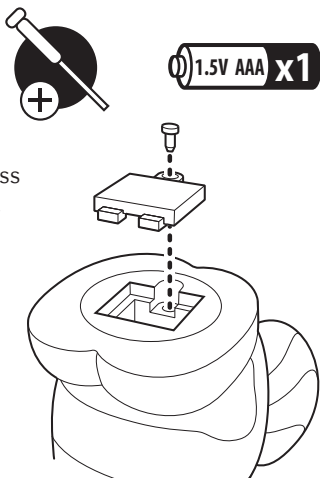

GLOW FRIENDS

●●●●● **GLOWORM**

2+

PLAYSKOOL

THIS IS NOT A WATER TOY

Press the bug's tummy once for a continuous glow, twice for a blinking glow, and three times to turn the glow off. After about 5 minutes, the bug will automatically shut off to preserve the battery.

REPLACING THE BATTERIES

- Open the bottom to access the battery compartment.
- Remove the screw(s) with a Mini Phillip screwdriver.
- Open the lid and replace the 1 "AAA" battery.
- Close the lid and insert the screw(s).