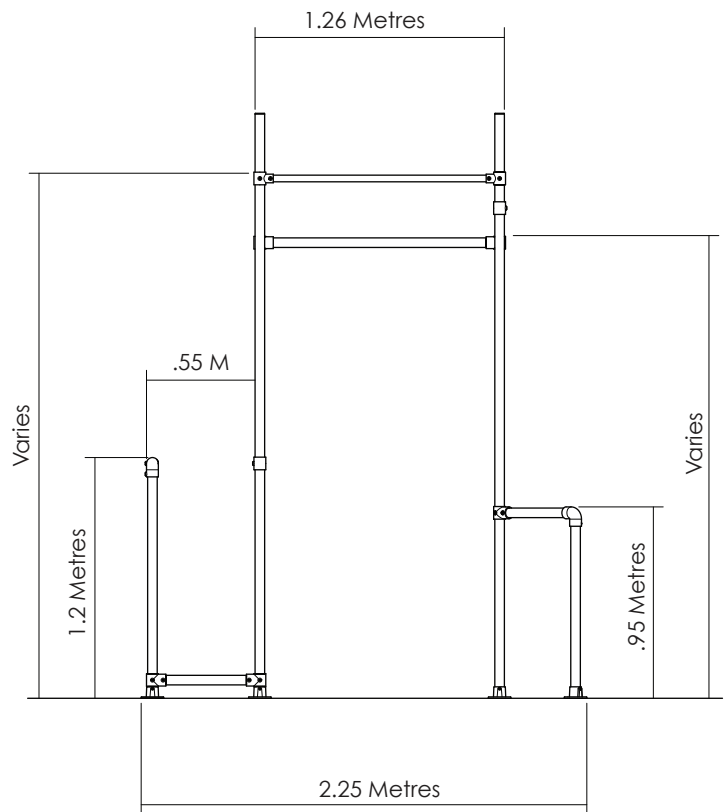

FUNKY MONKEY BARS® THE SILVERBACK OVERALL DIMENSIONS

A minimum of 2.0 Metres clear fall zone is recommended around the elevated hanging points of your Funky Monkey Bars®.

PLAN VIEW
(not to scale)

SIDE VIEW
(not to scale)

FRONT VIEW
(not to scale)