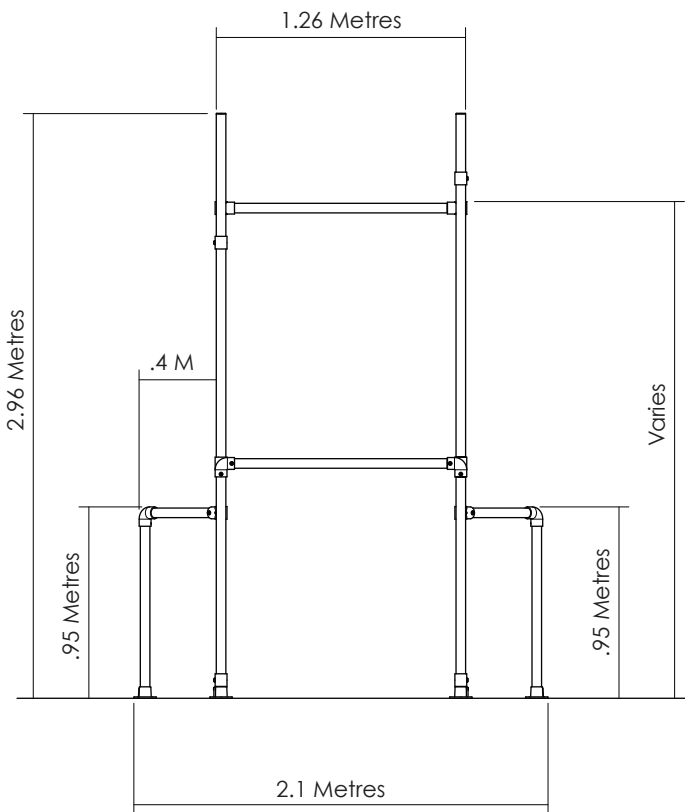

FUNKY MONKEY BARS® THE SILVERBACK OVERALL DIMENSIONS

A minimum of 2.0 Metres clear fall zone is recommended around the elevated hanging points of your Funky Monkey Bars®.

PLAN VIEW
(not to scale)

SIDE VIEW
(not to scale)

FRONT VIEW
(not to scale)