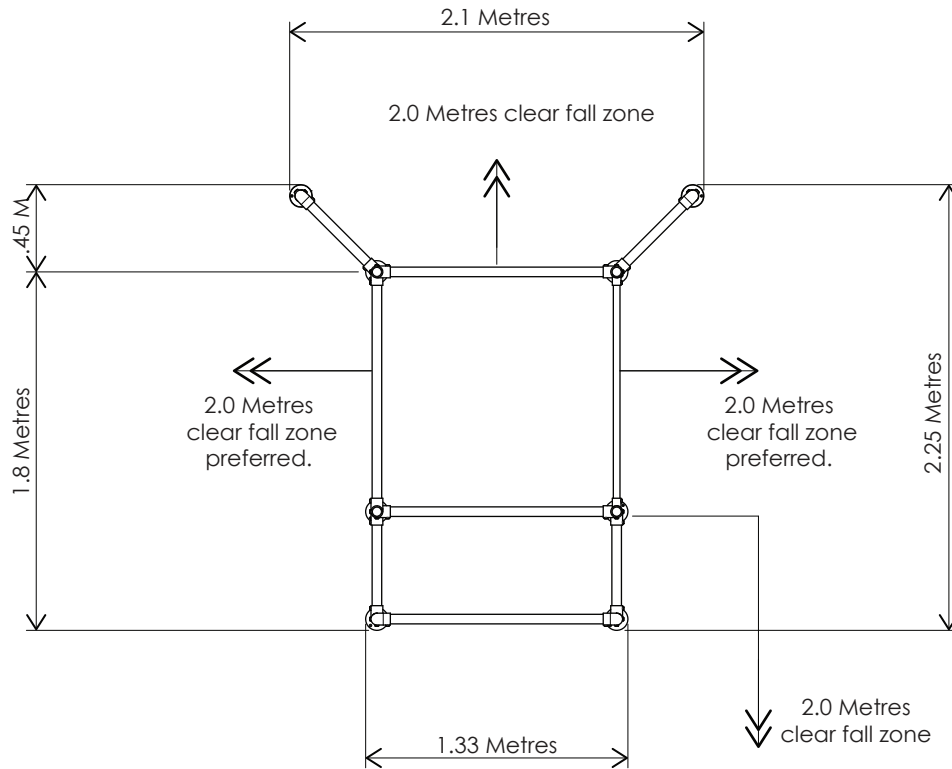

FUNKY MONKEY BARS® THE SILVERBACK OVERALL DIMENSIONS

A minimum of 2.0 Metres clear fall zone is recommended around the elevated hanging points of your Funky Monkey Bars®.

PLAN VIEW
(not to scale)

SIDE VIEW
(not to scale)

FRONT VIEW
(not to scale)