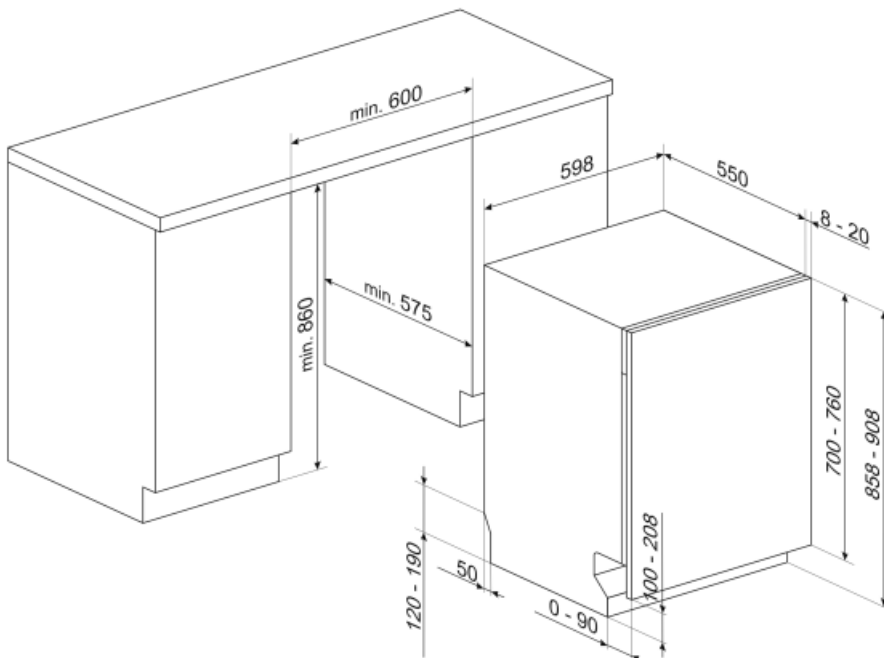

Width	23 9/16 "	Tube material	Stainless steel
Depth	21 5/8 "	Filter	Stainless steel
Height	33 3/4 "	Hinges	Self-balancing with fixed hinges
Program symbols	Symbols	Min. and max. frontal panel weight	4.4 - 17.6 lbs
Rinse aid indicator	Light	Min. and max plinth height	4" - 9"
End-of-cycle indicator	Acoustic signal	Adjustable feet	2 3/4", from 33 7/8" to 36 5/8"
Washing system	Standard	Additional gaskets	Yes
Third spray arm	Single	Back cover	Yes
Flood protection system	Single Aquastop	Depth of dishwasher with open door (mm)	1186
Max water hardness	100°FH;58°dH	Top cover	Metal sheet
Drying system	Natural condensation drying		

Electrical Connection

Plug	(A) USA & Mexico	Frequency (Hz)	60 Hz
Connected power	1800 W	Connection type	Single-phase
Current	13 A	Power supply cable length	55 "
Voltage	115 V