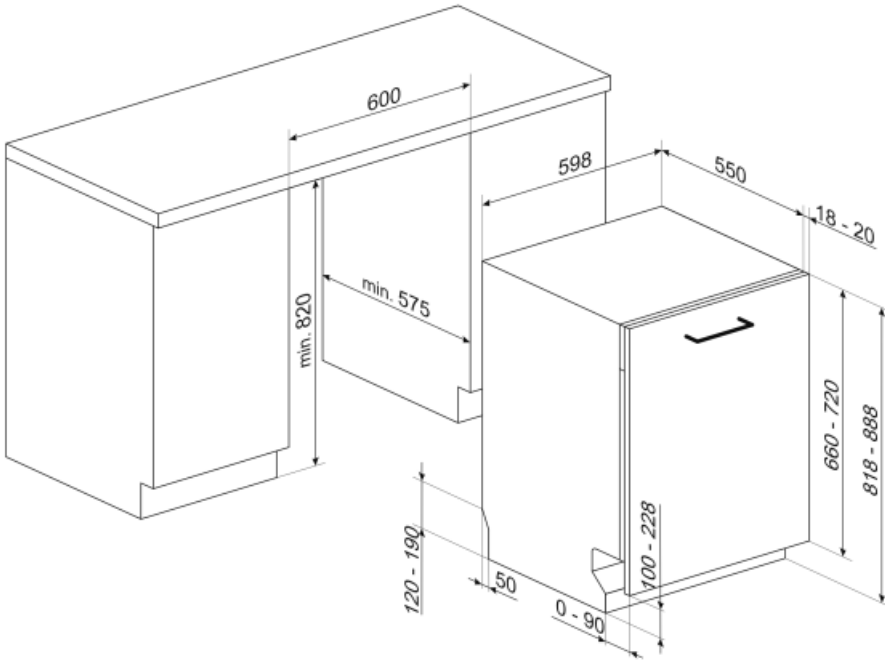

Technical Features

Width	23 9/16 "	Tube material	Stainless steel
Depth	21 7/16 "	Filter	Stainless steel
Height	32 3/16 "	Concealed heating element	Yes
Program symbols	Symbols	Hinges	Self-balancing with fixed hinges
Rinse aid indicator	Light	Min. and max. frontal panel weight	4.4 - 19.8 lbs
End-of-cycle indicator	Acoustic signal	Min. and max plinth height	4" - 9"
Washing system	Orbital	Adjustable feet	2 3/4", from 32 1/4" to 35"
Third spray arm	Single	Additional gaskets	Yes
Turbidity sensor	Yes	Back cover	Yes
Aquatest		Depth of dishwasher with open door (mm)	1186
Flood protection system	Total Aquastop	Top cover	Metal sheet
Max water hardness	100°FH;58°dH		
Drying system	Natural condensation drying		

Performance / Energy Label NEW

Airborne acoustical noise emissions (spinning phase) 49 dB(A) re 1 pW

Electrical Connection

Plug	(A) USA & Mexico	Frequency (Hz)	60 Hz
Connected power	1800 W	Connection type	Single-phase
Current	13 A	Power supply cable length	55 "
Voltage	115 V