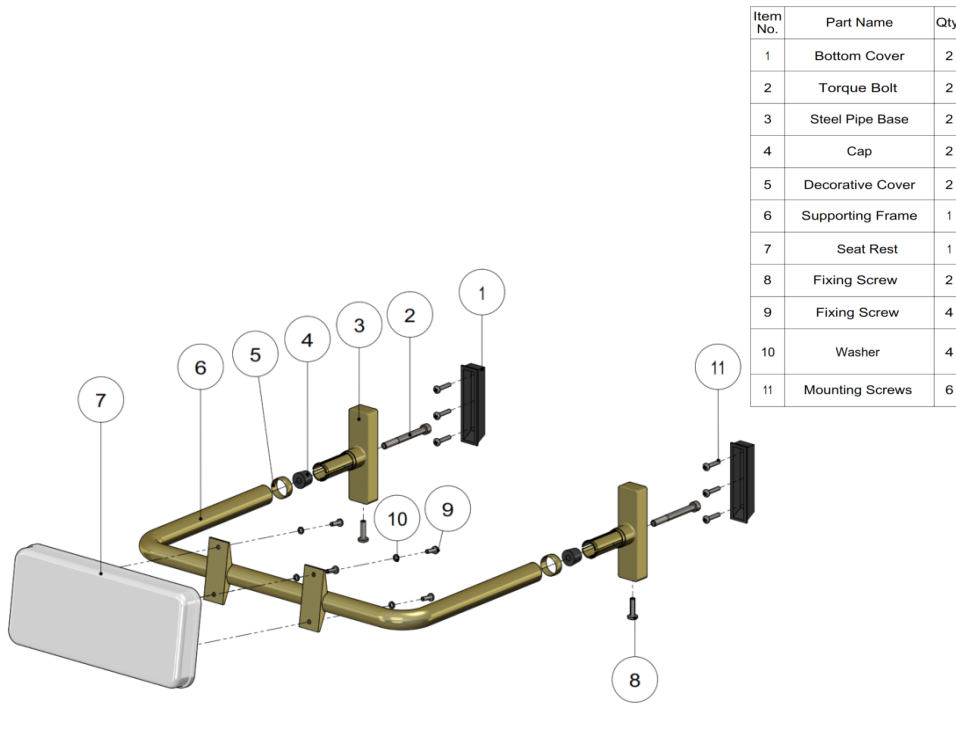

# MCR-REST

Mobility Care Range Toilet Rest

meir®

## EXPLODED VIEW

## FEATURES

- Refer to the Meir website for warranty terms & conditions, and available finishes.
- Solid Stainless Steel construction with PVD finishes.
- Conforms with AS 1428 Design for Access and Mobility standard.
- Load capacity of 150kg when installed correctly.