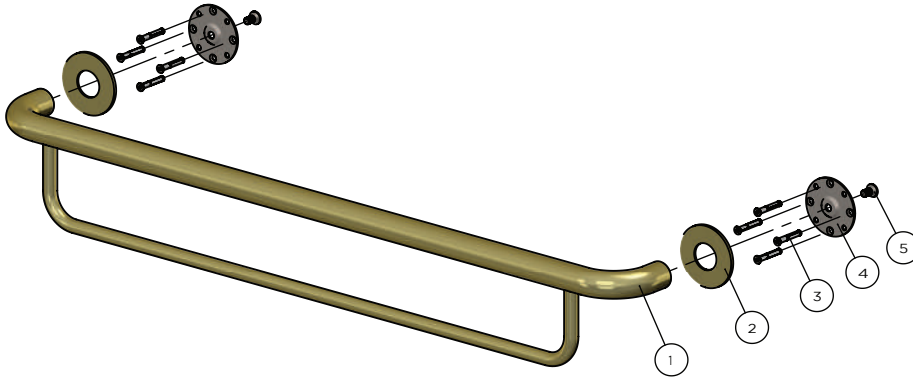

# MCR-TR75

Towel Rail

meir®

## EXPLODED VIEW

Item No.	Part Name	Qty.
1	Grab Rail	1
2	Cover	2
3	Heavy Duty Fixing Screw M5*40	8
4	Mounting Base	2
5	Fixing Screw M8*20	2

## FEATURES

- Refer to the Meir website for warranty terms & conditions, and available finishes.
- Solid Stainless Steel construction with PVD finishes.
- Magnetic wall plate covers.
- Conforms with AS 1428 Design for Access and Mobility standard.
- Load bearing capacity of 150kg