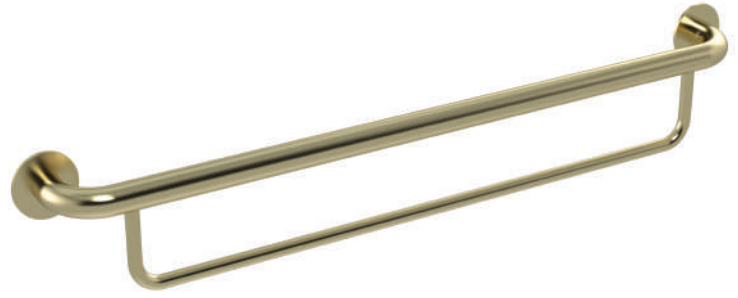

# MCR-TR75

Towel Rail

meir®

## EXPLODED VIEW

Item No.	Part Name	Qty.
1	Grab Rail	1
2	Cover	2
3	Heavy Duty Fixing Screw M5*40	8
4	Mounting Base	2
5	Fixing Screw M8*20	2

## FEATURES

- Refer to the Meir website for warranty terms & conditions, and available finishes.
- Solid Stainless Steel construction with PVD finishes.
- Magnetic wall plate covers.
- Conforms with AS 1428 Design for Access and Mobility standard.
- Load bearing capacity of 150kg