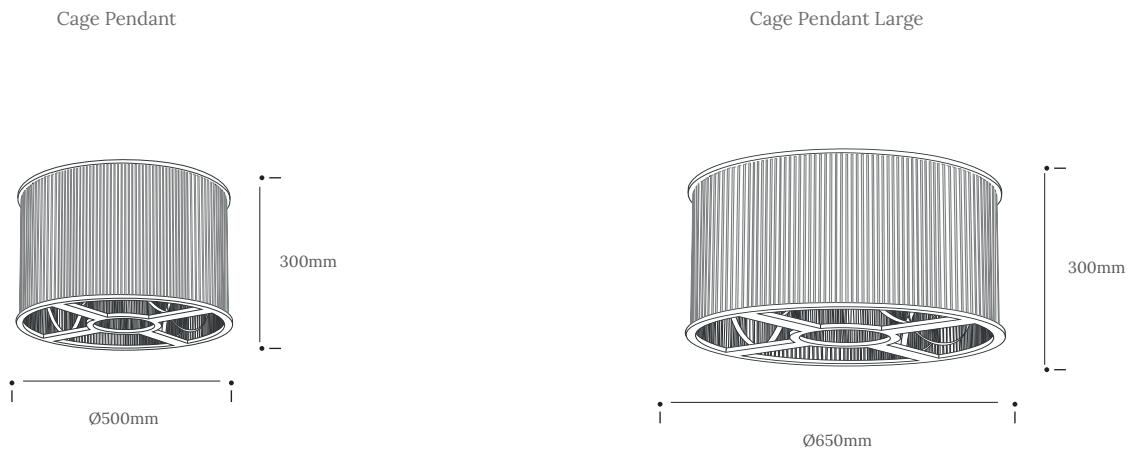

# CAGE PENDANT

# Tom Raffield

Steam bent ash spirals somersault within a fine dowel cage. Playing with perspective, our Cage Lighting Range sees freedom and constraint collide – with dramatic impact.

A riot of energy by day, a shower of shadows by night. On or off, the Cage's interplay of textures, movement and light invites a closer look. Corkscrewing behind a delicate yet rigid birch surround, it epitomises the spirit of nature – commanding and wild in perfect measure.

Add drama. Add depth. See differently.

The Cage Lighting Range is also available as a floor light.

Product Type : Pendant Light	SKU	Wood types	Dimensions L x W x H (mm)		Weight (kg)	
			Unboxed	Boxed	Unboxed	Boxed
Cage Pendant	TR-CGE-P-AB-NEW	Birch + Ash	Ø500 x 300	615 x 615 x 390	1.45	5.3
Cage Pendant Large	TR-CGE-P-AB-LRGE	Birch + Ash	Ø650 x 300	725 x 725 x 510	1.65	5.5
Materials	Birch	Ash	Other materials Birch dowel			
Finish	Non-toxic, hard wearing water based varnish - satin					
Wiring kit option : 1	Black ceiling rose and brass bulb holder	Ceiling kit Ceiling rose: Ø100mm E27 (240v) / E26 (110v)	Flex Flex colour: black fabric Flex length: 2m (Adjustable)	Reccomended light bulb Max 25W LED		
Wiring kit option : 2	Brushed steel ceiling rose and bulb holder	Ceiling kit Ceiling rose: Ø100mm E27 (240v) / E26 (110v)	Flex Flex colour: clear plastic Flex length: 2m or 4m (Adjustable)	Reccomended light bulb Max 25W LED		
Care information	Dusting your light regularly and with a light feather duster should keep your light looking clean, otherwise wipe with a damp cloth and remove any moisture with a dry cloth. Gentle furniture polishes can also be used.					
Additional information	<ul style="list-style-type: none"> <li>This light can be used with your existing E27/E26 pendant fitting. Suitable for use on 240v and 110v circuits.</li> <li>A shade ring adaptor can be supplied so the light can be used on a bayonet (B22) pendant fitting.</li> <li>Installation instructions included.</li> </ul>					