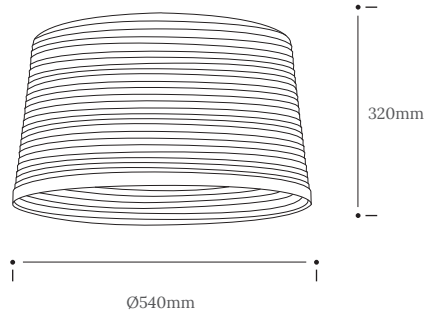

HELIX DRUM PENDANT LARGE

Product Specification

Tom Raffield

Helix Drum Pendant Large

Ash - £275 Oak - £295 Walnut - £305

An infinite stretch of wood, skilfully coiled into a sleek curve. Watertight design echoing the hull of its namesake, our Helix Lighting Range makes minimalist look effortless.

Product Type : Pendant Light	SKU	Wood types	Dimensions L x W x H (mm)		Weight (kg)	
			Unboxed	Boxed	Unboxed	Boxed
Helix Drum Large	TR-HLX-DRM-P-A-LRG	Ash	Ø540 x 320	615 x 615 x 390	1.5	5.05
	TR-HLX-DRM-P-O-LRG	Oak				
	TR-HLX-DRM-P-W-LRG	Walnut				
Materials	Ash 	Oak 	Walnut 	Other materials Birch ply hanging disk 		
Finish	Non-toxic, hard wearing water based varnish - satin					
Ceiling kit options	Brushed steel ceiling rose and bulb holder 	Ceiling kit	Flex		Reccomended light bulb	
		Ceiling rose: Ø100mm E27 (240v) / E26 (110v)	Flex colour: clear plastic Flex length: 2m or 4m (Adjustable)		Max 25W LED	
Care information	Dusting your light regularly and with a light feather duster should keep your light looking clean, otherwise wipe with a damp cloth and remove any moisture with a dry cloth. Gentle furniture polishes can also be used.					
Additional information	<ul style="list-style-type: none"> This light can be used with your existing E27/E26 pendant fitting. Suitable for use on 240v and 110v circuits. A shade ring adaptor can be supplied so the light can be used on a bayonet (B22) pendant fitting. Installation instructions included. 					