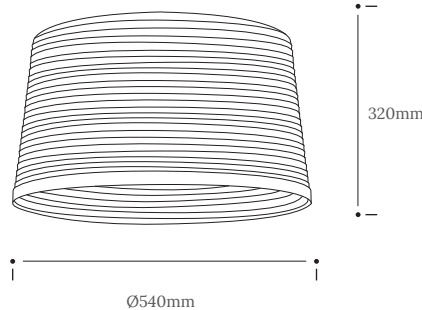

HELIX DRUM PENDANT LARGE

Product Specification

Tom Raffield

Helix Drum Pendant Large

An infinite stretch of wood, skilfully coiled into a sleek curve. Watertight design echoing the hull of its namesake, our Helix Lighting Range makes minimalist look effortless.

With a nod to Scandinavia and a heartbeat from the edge of the Atlantic, this is utilitarian style the Tom Raffield way. Understated. Impactful. Hard working. Through hours of careful wrapping, the Helix drum takes shape.

Sustainably sourced oak or walnut throws wells of light down for focus, while ash diffuses brightness through the grain, for atmosphere.

Highlight. Spotlight. Accentuate, your way.

The Helix Drum Pendant is also available as a floor light.

Product Type : Pendant Light	SKU	Wood types	Dimensions L x W x H (mm)		Weight (kg)	
			Unboxed	Boxed	Unboxed	Boxed
Helix Drum Large	TR-HLX-DRM-P-A-LRG	Ash	Ø540 x 320	615 x 615 x 390	1.5	5.05
	TR-HLX-DRM-P-O-LRG	Oak				
	TR-HLX-DRM-P-W-LRG	Walnut				
Materials	Ash	Oak	Walnut	Other materials Birch ply hanging disk		
Finish	Non-toxic, hard wearing water based varnish - satin					
Wiring kit option : 1	Black ceiling rose and brass bulb holder	Ceiling kit	Flex		Reccomended light bulb	
		Ceiling rose: Ø100mm E27 (240v) / E26 (110v)	Flex colour: black fabric Flex length: 2m (Adjustable)		Max 25W LED	
Wiring kit option : 2	Brushed steel ceiling rose and bulb holder	Ceiling kit	Flex		Reccomended light bulb	
		Ceiling rose: Ø100mm E27 (240v) / E26 (110v)	Flex colour: clear plastic Flex length: 2m or 4m (Adjustable)		Max 25W LED	
Care information	Dusting your light regularly and with a light feather duster should keep your light looking clean, otherwise wipe with a damp cloth and remove any moisture with a dry cloth. Gentle furniture polishes can also be used.					
Additional information	- This light can be used with your existing E27/E26 pendant fitting. Suitable for use on 240v and 110v circuits. - A shade ring adaptor can be supplied so the light can be used on a bayonet (B22) pendant fitting. - Installation instructions included.