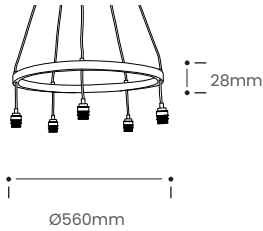

KERN PENDANT

Product Specification

Tom Raffield

Kern Pendant

Kern Pendant Large

Kern Pendant Giant

A steam bent hoop of solid oak suspended, filament bulbs laid bare. Striking, pure and clean, the Kern redefines the chandelier.

Minimalist design at its most powerful, the Kern's bold confidence belies its complexity. Demanding precision, strength and craftsmanship to achieve its smooth circumference, the result is modern, architectural, powerful.

With exposed flex tethering five bulbs to its sustainably sourced oak frame, the Kern starts a new chapter in lighting design.

Ensure your space is remembered.

Product Type : Pendant Light	SKU	Wood types	Dimensions L x W x H (mm)		Weight (kg)	
			Unboxed	Boxed	Unboxed	Boxed
Kern Pendant	TR-KERN-P-O	Oak	Ø560 x 28	615 x 615 x 390	1.5	5.3
Kern Pendant Large	TR-KERN-P-O-LRG	Oak	Ø775 x 28	825 x 825 x 165	1.6	7.5
Kern Pendant Giant	TR-KERN-P-O-GNT	Oak	Ø1140 x 28	1325 x 1325 x 165	1.8	15
Materials	Oak 		Other materials			-
Finish	Finished with a blend of natural wax oils to give a protective, hardwearing and beautiful finish.					
Ceiling kit options	Black ceiling rose and brass bulb holders 	Ceiling kit Ceiling rose: Ø150mm E27 (240v)	Flex Flex colour: black fabric  Flex length: 3m (Adjustable)	Recommended light bulbs Max 25W LED		
Care information	Dusting your light regularly and with a light feather duster should keep your light looking clean, otherwise wipe with a damp cloth and remove any moisture with a dry cloth. Gentle furniture polishes can also be used.					
Additional information	<ul style="list-style-type: none"> Suitable for use on 240v circuits. Installation instructions included. This product must be installed by a qualified electrician. 					