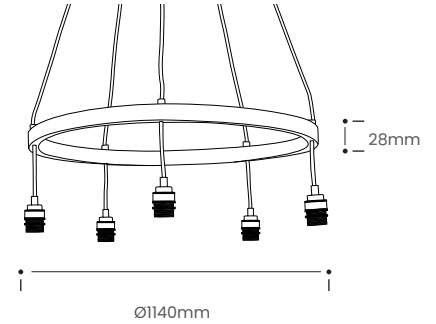

KERN PENDANT

Product Specification

Tom Raffield

Kern Pendant

Kern Pendant Large

Kern Pendant Giant

A steam bent hoop of solid oak suspended, filament bulbs laid bare. Striking, pure and clean, the Kern redefines the chandelier.

Minimalist design at its most powerful, the Kern's bold confidence belies its complexity. Demanding precision, strength and craftsmanship to achieve its smooth circumference, the result is modern, architectural, powerful.

With exposed flex tethering five bulbs to its sustainably sourced oak frame, the Kern starts a new chapter in lighting design.

Ensure your space is remembered.

Product Type : Pendant Light	SKU	Wood types	Dimensions L x W x H (mm)		Weight (kg)	
			Unboxed	Boxed	Unboxed	Boxed
Kern Pendant	TR-KERN-P-O	Oak	Ø560 x 28	615 x 615 x 390	1.5	5.3
Kern Pendant Large	TR-KERN-P-O-LRG	Oak	Ø775 x 28	825 x 825 x 165	1.6	7.5
Kern Pendant Giant	TR-KERN-P-O-GNT	Oak	Ø1140 x 28	1325 x 1325 x 165	1.8	15
Materials	Oak 		Other materials			-
Finish	Finished with a blend of natural wax oils to give a protective, hardwearing and beautiful finish.					
Ceiling kit options	Black ceiling rose and brass bulb holders 	Ceiling kit Ceiling rose: Ø150mm E27 (240v)	Flex Flex colour: black fabric  Flex length: 3m (Adjustable)	Recommended light bulbs Max 25W LED		
Care information	Dusting your light regularly and with a light feather duster should keep your light looking clean, otherwise wipe with a damp cloth and remove any moisture with a dry cloth. Gentle furniture polishes can also be used.					
Additional information	<ul style="list-style-type: none"> Suitable for use on 240v circuits. Installation instructions included. This product must be installed by a qualified electrician. 					