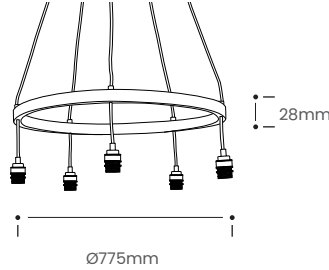

KERN PENDANT

Product Specification

Tom Raffield

Kern Pendant

Kern Pendant Large

Kern Pendant Giant

A steam bent hoop of solid oak suspended, filament bulbs laid bare. Striking, pure and clean, the Kern redefines the chandelier.

Minimalist design at its most powerful, the Kern's bold confidence belies its complexity. Demanding precision, strength and craftsmanship to achieve its smooth circumference, the result is modern, architectural, powerful.

With exposed flex tethering five bulbs to its sustainably sourced oak frame, the Kern starts a new chapter in lighting design.

Ensure your space is remembered.

Product Type : Pendant Light	SKU	Wood types	Dimensions L x W x H (mm)		Weight (kg)	
			Unboxed	Boxed	Unboxed	Boxed
Kern Pendant	TR-KERN-P-O	Oak	Ø560 x 28	615 x 615 x 390	1.5	5.3
Kern Pendant Large	TR-KERN-P-O-LRG	Oak	Ø775 x 28	825 x 825 x 165	1.6	7.5
Kern Pendant Giant	TR-KERN-P-O-GNT	Oak	Ø1140 x 28	1325 x 1325 x 165	1.8	15
Materials	Oak 		Other materials			-
Finish	Finished with a blend of natural wax oils to give a protective, hardwearing and beautiful finish.					
Ceiling kit options	Black ceiling rose and brass bulb holders 	Ceiling kit Ceiling rose: Ø150mm E27 (240v)	Flex Flex colour: black fabric  Flex length: 3m (Adjustable)	Recommended light bulbs Max 25W LED		
Care information	Dusting your light regularly and with a light feather duster should keep your light looking clean, otherwise wipe with a damp cloth and remove any moisture with a dry cloth. Gentle furniture polishes can also be used.					
Additional information	<ul style="list-style-type: none"> Suitable for use on 240v circuits. Installation instructions included. This product must be installed by a qualified electrician. 					