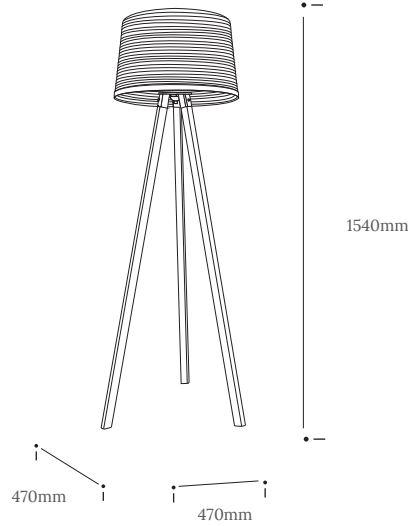

HELIX FLOOR LIGHT

Product Specification

Tom Raffield

Helix Floor Light

An infinite stretch of wood, skilfully coiled into a sleek curve. Watertight design echoing the hull of its namesake, our Helix Lighting Range makes minimalist look effortless.

Highlight. Spotlight. Accentuate, your way.

See also our Helix Drum and Helix Pendant.

Product Type : Floor Light	SKU	Wood types	Dimensions L x W x H (mm)		Weight (kg)	
			Unboxed	Boxed	Unboxed	Boxed
Helix Floor Light	TR-HLX-WDFLR-O	Oak	470 x 470 x 1540	Shade 615 x 615 x 490	4.4	7.6
	TR-HLX-WDFLR-W	Walnut		Stand 1260 x 135 x 135		
Materials	Oak	Walnut	Other materials			
			Metal mounting plate		Birch ply frame	
Finish	Wooden floor stand - Finished with a blend of natural wax oils to give a protective, hardwearing and beautiful finish. Shade - Non-toxic, hard wearing water based varnish - satin					
Wiring kit options	Brass bulb holder with black inline foot switch and plug		Wiring kit Plastic inline foot switch E27 (240v)	Flex Flex colour: grey fabric Cable length: 240cm from plug to bulb holder		Reccomended light bulb Max 25W LED
Care information	Dusting your light regularly and with a light feather duster should keep your light looking clean, otherwise wipe with a damp cloth and remove any moisture with a dry cloth. Gentle furniture polishes can also be used.					
Additional information	<ul style="list-style-type: none"> Suitable for use on 240v circuits. This product can be plugged straight into a 240v outlet. Assembly instructions and fixings included. 					