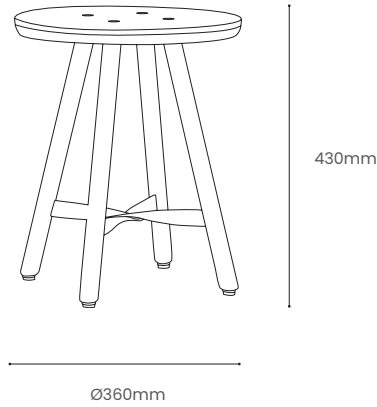

CRIB STOOL

Product Specification

Tom Raffield

Crib Stool

A balancing act of craftsmanship and creativity. Timeless while contemporary. Trusted while surprising. Two playful steam bent twists of sustainably sourced oak brings our signature aesthetic to the fore. Whether placed bedside as a soothing storage solution, or within bustling dining spaces or hallways as a quick rest stop, the wooden stool holds its own. Subtle, playful, and different from every angle – the Crib Stool will always attract attention.

Product Type : Furniture	SKU	Wood types	Dimensions L x W x H (mm)		Weight (kg)	
			Unboxed	Boxed	Unboxed	Boxed
Crib Stool	TR-CRB-S-F-O	Oak	Ø360 x 430	475 x 480 x 460	2.45	4.2
Materials	Oak 				Other materials	
					-	
Finish	Finished with a blend of natural wax oils to give a protective, hardwearing and beautiful finish.					
Care information	<ul style="list-style-type: none"> Finish: The blend of natural oils can take up to four weeks to harden fully. Because of this, particular care should be taken in the first few weeks after delivery before cleaning, see below. Care: Solid wood may expand and shrink with differences in temperature and humidity so take care not to place your furniture directly next to anywhere with excessive changes in temperature such as radiators and windows. Cleaning: To clean on a regular basis wipe the surface with a damp cloth before removing any moisture with a dry cloth. Wipe off anything that will stain straight away, eg red wine, balsamic vinegar, oil, tea, coffee, alcohol, etc. In the event of severe spillages and stains the surface can be lightly re-sanded and re-oiled - please talk to us or a professional furniture restorer before doing so. 					
Additional information	<ul style="list-style-type: none"> Product care instructions included. 					