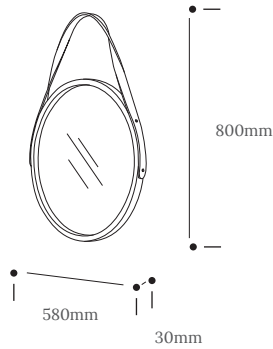

HARLYN MIRROR

Product Specification

Tom Raffield

Harlyn Mirror

Oak - £325

Harlyn Mirror Large

Oak - £695

Playing with steam bent oak to mimic a twisted, leather strap, the Harlyn Mirror is a versatile, sculptural piece that brings your room to life.

Effortless and elegant, the Harlyn's frame and hanging loop are simultaneously handcrafted from sustainably sourced oak to create a minimalistic design worthy of reflection.

Create a sense of space. Turn heads.

Product Type : Furniture	SKU	Wood types	Dimensions L x W x H (mm)		Weight (kg)	
			Unboxed	Boxed	Unboxed	Boxed
Harlyn Mirror	TR-HAR-F-O	Oak	580 x 30 x 800	845 x 625 x 80	3.4	6.2
Harlyn Mirror Large	TR-HAR-F-O-LRG	Oak	800 x 30 x 1030	1095 x 835 x 65	6.5	10.5
Materials	Oak		Other materials			
			Glass mirror			
Finish	Finished with a blend of natural wax oils to give a protective, hardwearing and beautiful finish.					
Care information	<ul style="list-style-type: none"> Finish: The blend of natural oils can take up to four weeks to harden fully. Because of this, particular care should be taken in the first few weeks after delivery before cleaning, see below. Care: Solid wood may expand and shrink with differences in temperature and humidity so take care not to place your furniture directly next to anywhere with excessive changes in temperature such as radiators and windows. Cleaning: To clean on a regular basis wipe the surface with a damp cloth before removing any moisture with a dry cloth. Wipe off anything that will stain straight away, eg red wine, balsamic vinegar, oil, tea, coffee, alcohol, etc. In the event of severe spillages and stains the surface can be lightly re-sanded and re-oiled - please talk to us or a professional furniture restorer before doing so. 					
Additional information	<ul style="list-style-type: none"> Product care instructions included. Assembly instructions and fixings included. 					