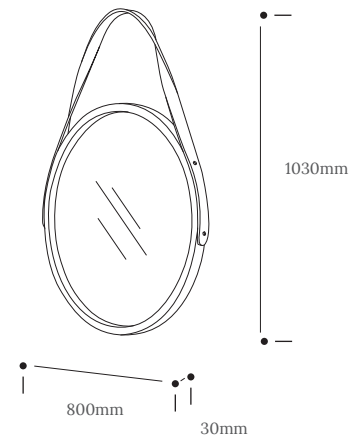

HARLYN MIRROR

Product Specification

Tom Raffield

Harlyn Mirror

Oak - £325

Harlyn Mirror Large

Oak - £695

Playing with steam bent oak to mimic a twisted, leather strap, the Harlyn Mirror is a versatile, sculptural piece that brings your room to life.

Effortless and elegant, the Harlyn's frame and hanging loop are simultaneously handcrafted from sustainably sourced oak to create a minimalistic design worthy of reflection.

Create a sense of space. Turn heads.

Product Type : Furniture	SKU	Wood types	Dimensions L x W x H (mm)		Weight (kg)	
			Unboxed	Boxed	Unboxed	Boxed
Harlyn Mirror	TR-HAR-F-O	Oak	580 x 30 x 800	845 x 625 x 80	3.4	6.2
Harlyn Mirror Large	TR-HAR-F-O-LRG	Oak	800 x 30 x 1030	1095 x 835 x 65	6.5	10.5
Materials	Oak		Other materials			
			Glass mirror			
Finish	Finished with a blend of natural wax oils to give a protective, hardwearing and beautiful finish.					
Care information	<ul style="list-style-type: none"> Finish: The blend of natural oils can take up to four weeks to harden fully. Because of this, particular care should be taken in the first few weeks after delivery before cleaning, see below. Care: Solid wood may expand and shrink with differences in temperature and humidity so take care not to place your furniture directly next to anywhere with excessive changes in temperature such as radiators and windows. Cleaning: To clean on a regular basis wipe the surface with a damp cloth before removing any moisture with a dry cloth. Wipe off anything that will stain straight away, eg red wine, balsamic vinegar, oil, tea, coffee, alcohol, etc. In the event of severe spillages and stains the surface can be lightly re-sanded and re-oiled - please talk to us or a professional furniture restorer before doing so. 					
Additional information	<ul style="list-style-type: none"> Product care instructions included. Assembly instructions and fixings included. 					