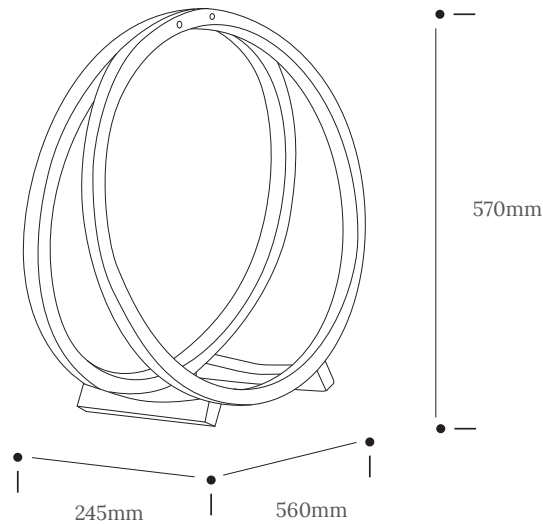

LOG LOOP

Product Specification

Tom Raffield

Log Loop

Two dynamic hoops of steam bent oak join together in a marriage of form and function. The Log Loop celebrates our signature curved aesthetic and honours our favourite natural material.

Cradling the logs stowed within, the simple organic curved form of the Log Loop is handcrafted from sustainably sourced oak. A conversation-striking yet practical design, available exclusively from Tom Raffield.

Let the Log Loop light up your fireside.

Product Type : Furniture	SKU	Wood types	Dimensions L x W x H (mm)		Weight (kg)	
			Unboxed	Boxed	Unboxed	Boxed
Log Loop	TR-LL-F-O	Oak	560 x 245 x 570	615 x 615 x 390	1.55	3.9
Materials	Oak 				Other materials	
					-	
Finish	Finished with a blend of natural wax oils to give a protective, hardwearing and beautiful finish.					
Care information	<ul style="list-style-type: none"> • Finish: The blend of natural oils can take up to four weeks to harden fully. Because of this, particular care should be taken in the first few weeks after delivery before cleaning, see below. • Care: Solid wood may expand and shrink with differences in temperature and humidity so take care not to place your furniture directly next to anywhere with excessive changes in temperature such as radiators and windows. • Cleaning: To clean on a regular basis wipe the surface with a damp cloth before removing any moisture with a dry cloth. Wipe off anything that will stain straight away, eg red wine, balsamic vinegar, oil, tea, coffee, alcohol, etc. In the event of severe spillages and stains the surface can be lightly re-sanded and re-oiled - please talk to us or a professional furniture restorer before doing so. 					
Additional information	<ul style="list-style-type: none"> • Product care instructions included. 					