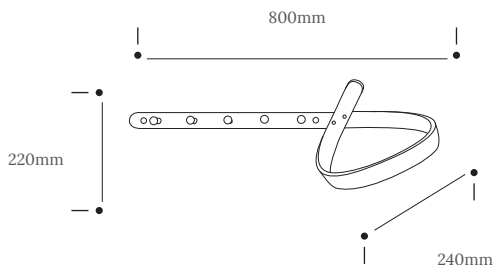

COAT LOOP

Product Specification

Tom Raffield

Coat Loop

Coat Loop Long

A brushstroke of steam bent timber, finishing with a flourish. Redefining a classic, our Coat Loop design gives even the most functional of furnishings flare.

Hang, drape, or leave bare – your garments and your wall will thank you for it.

Product Type : Furniture	SKU	Wood types	Dimensions L x W x H (mm)		Weight (kg)	
			Unboxed	Boxed	Unboxed	Boxed
Coat Loop - Left hand loop	TR-CL-F-O-L	Oak	800 x 240 x 220	825 x 240 x 220	0.7	1.9
Coat Loop - Right hand loop	TR-CL-F-O-R					
Coat Loop Long - Left hand loop	TR-CL-F-O-LNG-L	Oak	1300 x 240 x 220	1370 x 325 x 225	0.9	2.3
Coat Loop Long - Right hand loop	TR-CL-F-O-LNG-R					
Materials	Oak 				Other materials	
					-	
Finish	Finished with a blend of natural wax oils to give a protective, hardwearing and beautiful finish.					
Care information	<ul style="list-style-type: none"> Finish: The blend of natural oils can take up to four weeks to harden fully. Because of this, particular care should be taken in the first few weeks after delivery before cleaning, see below. Care: Solid wood may expand and shrink with differences in temperature and humidity so take care not to place your furniture directly next to anywhere with excessive changes in temperature such as radiators and windows. Cleaning: To clean on a regular basis wipe the surface with a damp cloth before removing any moisture with a dry cloth. Wipe off anything that will stain straight away, eg red wine, balsamic vinegar, oil, tea, coffee, alcohol, etc. In the event of severe spillages and stains the surface can be lightly re-sanded and re-oiled - please talk to us or a professional furniture restorer before doing so. 					
Additional information	<ul style="list-style-type: none"> Product care instructions included. Installation instructions and fixings included. Available with a left hand or right hand loop. 					