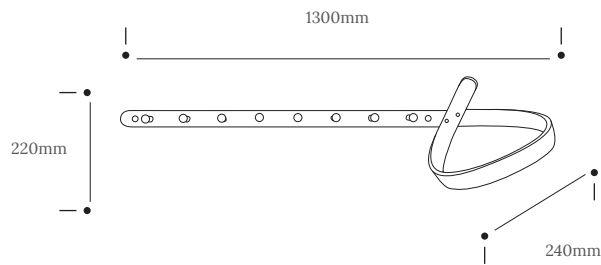

COAT LOOP

Product Specification

Tom Raffield

Coat Loop

Coat Loop Long

A brushstroke of steam bent timber, finishing with a flourish. Redefining a classic, our Coat Loop design gives even the most functional of furnishings flare.

Hang, drape, or leave bare – your garments and your wall will thank you for it.

Product Type : Furniture	SKU	Wood types	Dimensions L x W x H (mm)		Weight (kg)	
			Unboxed	Boxed	Unboxed	Boxed
Coat Loop - Left hand loop	TR-CL-F-O-L	Oak	800 x 240 x 220	825 x 240 x 220	0.7	1.9
Coat Loop - Right hand loop	TR-CL-F-O-R					
Coat Loop Long - Left hand loop	TR-CL-F-O-LNG-L	Oak	1300 x 240 x 220	1370 x 325 x 225	0.9	2.3
Coat Loop Long - Right hand loop	TR-CL-F-O-LNG-R					
Materials	Oak 				Other materials	
					-	
Finish	Finished with a blend of natural wax oils to give a protective, hardwearing and beautiful finish.					
Care information	<ul style="list-style-type: none"> Finish: The blend of natural oils can take up to four weeks to harden fully. Because of this, particular care should be taken in the first few weeks after delivery before cleaning, see below. Care: Solid wood may expand and shrink with differences in temperature and humidity so take care not to place your furniture directly next to anywhere with excessive changes in temperature such as radiators and windows. Cleaning: To clean on a regular basis wipe the surface with a damp cloth before removing any moisture with a dry cloth. Wipe off anything that will stain straight away, eg red wine, balsamic vinegar, oil, tea, coffee, alcohol, etc. In the event of severe spillages and stains the surface can be lightly re-sanded and re-oiled - please talk to us or a professional furniture restorer before doing so. 					
Additional information	<ul style="list-style-type: none"> Product care instructions included. Installation instructions and fixings included. Available with a left hand or right hand loop. 					