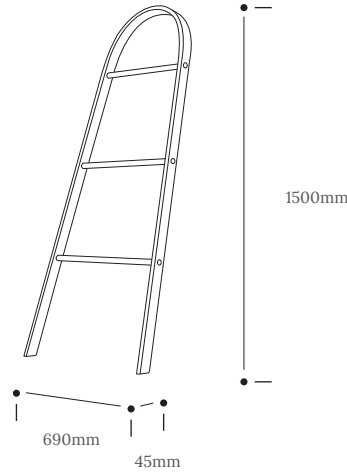

TAFFRAIL

Product Specification

Tom Raffield

Taffrail

A sleek and slender storage solution, our signature steam bent curve. The Taffrail takes inspiration from a traditionally ornate ship stern before bending to our fresh take on minimalist design.

A strong contemporary lean-to hanging rail featuring three horizontal rails handcrafted from sustainably sourced solid oak. The Taffrail is our answer to fixed storage in your home - a stylish and flexible place to hang your wares, without compromising on aesthetics. Use me in bedrooms, living rooms and hallways.

Come out of the closet. Make your furniture a useful part of home decoration.

Product Type : Furniture	SKU	Wood types	Dimensions L x W x H (mm)		Weight (kg)	
			Unboxed	Boxed	Unboxed	Boxed
Taffrail	TR-TAF-F-O	Oak	690 x 45 x 1500	1555 x 715 x 85	1.7	3.85
Materials	Oak				Other materials Beech hanging rails	
Finish	Finished with a blend of natural wax oils to give a protective, hardwearing and beautiful finish.					
Care information	<ul style="list-style-type: none"> Finish: The blend of natural oils can take up to four weeks to harden fully. Because of this, particular care should be taken in the first few weeks after delivery before cleaning, see below. Care: Solid wood may expand and shrink with differences in temperature and humidity so take care not to place your furniture directly next to anywhere with excessive changes in temperature such as radiators and windows. Cleaning: To clean on a regular basis wipe the surface with a damp cloth before removing any moisture with a dry cloth. Wipe off anything that will stain straight away, eg red wine, balsamic vinegar, oil, tea, coffee, alcohol, etc. In the event of severe spillages and stains the surface can be lightly re-sanded and re-oiled - please talk to us or a professional furniture restorer before doing so. 					
Additional information	<ul style="list-style-type: none"> Product care instructions included. 					