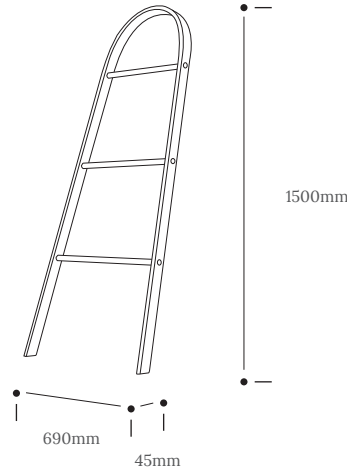

Taffrail

Oak - £245

A sleek and slender storage solution, our signature steam bent curve. The Taffrail takes inspiration from a traditionally ornate ship stern before bending to our fresh take on minimalist design.

A strong contemporary lean-to hanging rail featuring three horizontal rails handcrafted from sustainably sourced solid oak. The Taffrail is our answer to fixed storage in your home - a stylish and flexible place to hang your wares, without compromising on aesthetics. Use me in bedrooms, living rooms and hallways.

Come out of the closet. Make your furniture a useful part of home decoration.

Product Type : Furniture	SKU	Wood types	Dimensions L x W x H (mm)		Weight (kg)	
			Unboxed	Boxed	Unboxed	Boxed
Taffrail	TR-TAF-F-O	Oak	690 x 45 x 1500	1555 x 715 x 85	1.7	3.85
Materials	Oak				Other materials	
					Beech hanging rails 	
Finish	Finished with a blend of natural wax oils to give a protective, hardwearing and beautiful finish.					
Care information	<ul style="list-style-type: none"> Finish: The blend of natural oils can take up to four weeks to harden fully. Because of this, particular care should be taken in the first few weeks after delivery before cleaning, see below. Care: Solid wood may expand and shrink with differences in temperature and humidity so take care not to place your furniture directly next to anywhere with excessive changes in temperature such as radiators and windows. Cleaning: To clean on a regular basis wipe the surface with a damp cloth before removing any moisture with a dry cloth. Wipe off anything that will stain straight away, eg red wine, balsamic vinegar, oil, tea, coffee, alcohol, etc. In the event of severe spillages and stains the surface can be lightly re-sanded and re-oiled - please talk to us or a professional furniture restorer before doing so. 					
Additional information	<ul style="list-style-type: none"> Product care instructions included. 					