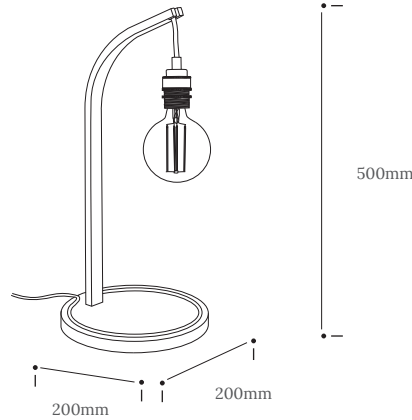

MOORING TABLE LIGHT

Product Specification

Tom Raffield

Mooring Table Light

An exposed flex traces a proud line, base to tip. From its signature curve to its filament bulb, the Mooring Lighting Range captures the barefaced beauty of tidal landscapes.

Handcrafted in sustainably sourced solid oak, the Mooring's steam bent curve arches from its oak base, while its prominent flex tethers it home. A naked bulb haloes out light, bright and striking in the dark, perfectly positioned for illuminating a side table or desk.

Product Type : Table Light	SKU	Wood types	Dimensions L x W x H (mm)		Weight (kg)	
			Unboxed	Boxed	Unboxed	Boxed
Mooring Table Light and LED Filament Bulb - Grey Flex	TR-MRG-TBL-O	Oak	200 x 200 x 500	225 x 225 x 530	1.2	3.1
	TR-MRG-TBL-O-RED	Oak	200 x 200 x 500	225 x 225 x 530	1.2	3.1
Mooring Table Light and LED Filament Bulb - Red Flex						
Materials	Oak 				Other materials -	
Finish	Finished with a blend of natural wax oils to give a protective, hardwearing and beautiful finish.					
Wiring kit options	Brass bulb holder with black inline switch and plug 	Wiring kit Plastic inline switch E27 (240v)	Flex Flex colour: grey/red fabric  Cable length: 228cm from plug to bulb holder	Reccomended light bulb Max 25W LED		
Care information	Dusting your light regularly and with a light feather duster should keep your light looking clean, otherwise wipe with a damp cloth and remove any moisture with a dry cloth. Gentle furniture polishes can also be used.					
Additional information	<ul style="list-style-type: none"> Suitable for use on 240v circuits. This product can be plugged straight into a 240v outlet. 					