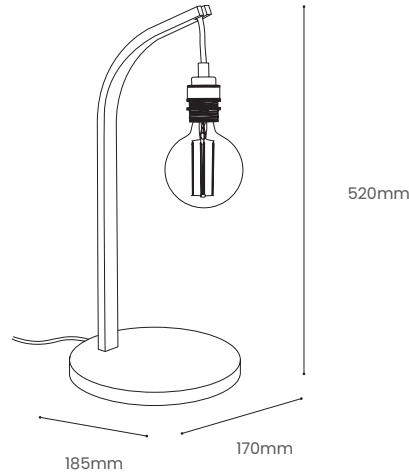

# MOORING TABLE LIGHT

## Product Specification

Tom Raffield

Mooring Table Light

Handcrafted in sustainably sourced solid oak, the Mooring Table Light's steam bent curve arches from its roots to showcase an exposed bulb, which casts a boundless glow. Use this striking wooden lamp to create a luminous tablescape in hallways, living spaces or bedrooms alike. Radiating endless illumination; this minimalist wooden table light is the ultimate balance between form and function.

Product Type : Table Light	SKU	Wood types	Dimensions L x W x H (mm)		Weight (kg)	
			Unboxed	Boxed	Unboxed	Boxed
Mooring Table Light	TR-MRG-TBL-O	Oak	170 x 185 x 520	225 x 530 x 225	0.85	2.75
Materials	Oak 				Other materials	
Finish	Finished with a blend of natural wax oils to give a protective, hardwearing and beautiful finish.					
Wiring kit options	Brass bulb holder with black inline switch and plug 	Wiring kit Plastic inline switch E27 (240v)	Flex Flex colour: grey fabric  Cable length: 228cm from plug to bulb holder	Recommended light bulb Max 25W LED		
Care information	Dusting your light regularly and with a light feather duster should keep your light looking clean, otherwise wipe with a damp cloth and remove any moisture with a dry cloth. Gentle furniture polishes can also be used.					
Additional information	<ul style="list-style-type: none"> <li>Suitable for use on 240v circuits.</li> <li>This product can be plugged straight into a 240v outlet.</li> </ul>					