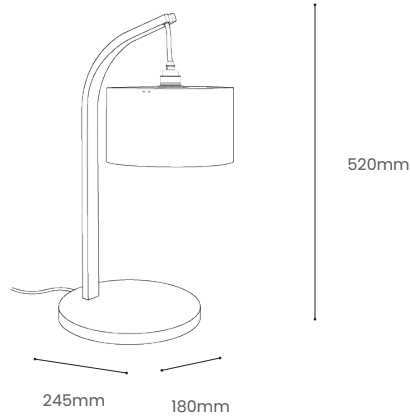

# STEM TABLE LIGHT

## Product Specification

Tom Raffield

Stem Table Light

Handcrafted in sustainably sourced solid oak, the Stem's steam bent curve arches from its roots to showcase our sleek Kanna lampshade, which casts a glowing downlight. Use the wooden Stem Table Light to create a luminous tablescape in hallways, living spaces or bedrooms alike. Radiating soothing illumination; this minimalist wooden table light is the ultimate balance between form and function.

Product Type : Table Light	SKU	Wood types	Dimensions L x W x H (mm)		Weight (kg)	
			Unboxed	Boxed	Unboxed	Boxed
Stem Table Light	TR-STM-TBL-O	Oak	180 x 520 x 245	Shade 260 x 260 x 260 Stand 225 x 225 x 530	0.95	Shade - 1.25 Stand - 2.75
Materials	Oak 				Other materials -	
Finish	Finished with a blend of natural wax oils to give a protective, hardwearing and beautiful finish.					
Wiring kit options	Brass bulb holder with black inline switch and plug 	Wiring kit Plastic inline switch E27 (240v)	Flex Flex colour: grey fabric  Cable length: 228cm from plug to bulb holder	Recommended light bulb Max 25W LED		
Care information	Dusting your light regularly and with a light feather duster should keep your light looking clean, otherwise wipe with a damp cloth and remove any moisture with a dry cloth. Gentle furniture polishes can also be used.					
Additional information	<ul style="list-style-type: none"> <li>Suitable for use on 240v circuits.</li> <li>This product can be plugged straight into a 240v outlet.</li> </ul>					