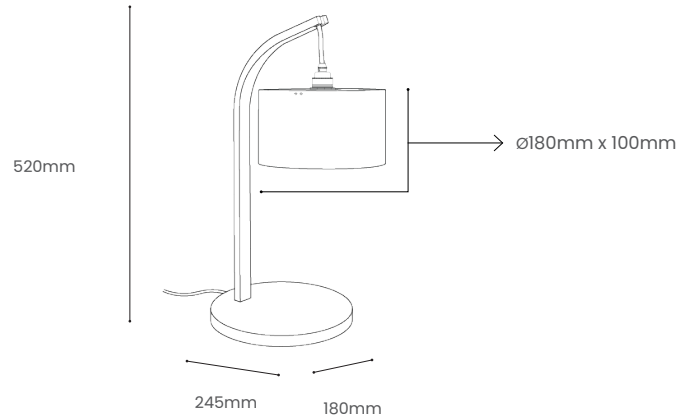

STEM TABLE LIGHT

Product Specification

Tom Raffield

Stem Table Light

Handcrafted in sustainably sourced solid oak, the Stem's steam bent curve arches from its roots to showcase our sleek Kanna lampshade, which casts a glowing downlight. Use the wooden Stem Table Light to create a luminous tablescape in hallways, living spaces or bedrooms alike. Radiating soothing illumination; this minimalist wooden table light is the ultimate balance between form and function.

Product Type : Table Light	SKU	Wood types	Dimensions L x W x H (mm)		Weight (kg)	
			Unboxed	Boxed	Unboxed	Boxed
Stem Table Light	TR-STM-TBL-O	Oak	Shade ∅180 x 100	Shade 260 x 260 x 260	0.95	Shade - 1.25 Stand - 2.75
			Stand 180 x 520 x 245	Stand 225 x 225 x 530		
Materials	Oak		Other materials			-
Finish	Finished with a blend of natural wax oils to give a protective, hardwearing and beautiful finish.					
Wiring kit options	Brass bulb holder with black inline switch and plug		Wiring kit	Flex	Recommended light bulb	
			Plastic inline switch	Flex colour: grey fabric	Max 25W LED	
			E27 (240v)	Cable length: 228cm from plug to bulb holder		
Care information	Dusting your light regularly and with a light feather duster should keep your light looking clean, otherwise wipe with a damp cloth and remove any moisture with a dry cloth. Gentle furniture polishes can also be used.					
Additional information	<ul style="list-style-type: none"> Suitable for use on 240v circuits. This product can be plugged straight into a 240v outlet. 					