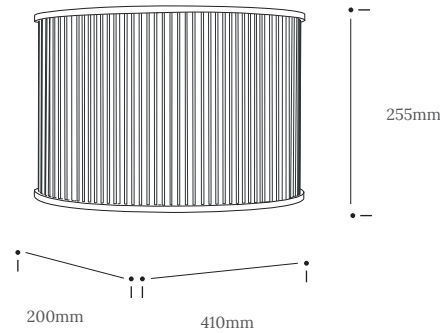

EDDY WALL LIGHT

Product Specification

Tom Raffield

Eddy Wall Light

Birch - £225

A cage of fine dowel diffracts soft, focal light to spaces high and low. A light show of radiating shadow, the Eddy Wall Light invites ambience and serenity - with subtle elegance.

Switched on or off, the Eddy Wall Light's intricate alliance of birch dowels align to become the focal point of any interior space. A master of disguise, the Eddy Wall Light encompasses its bulb to emulate a soft, translucent glow.

Add opulence. Stimulate sensuality.

Product Type : Wall Light	SKU	Wood types	Dimensions L x W x H (mm)		Weight (kg)	
			Unboxed	Boxed	Unboxed	Boxed
Eddy Wall Light	TR-ED-WL-B	Birch	410 x 200 x 255	470 x 465 x 325	0.4	2.7
Materials	Birch				Other materials	
					Oak hanging bracket	
Finish	Hanging bracket - Finished with a blend of natural wax oils to give a protective, hardwearing and beautiful finish. Shade - Non-toxic, hard wearing water based varnish - satin					
Wiring kit options	Brass E27 bulb holder 	Wiring connection block included E27 (240v)			Reccomended light bulb Max 25W LED	
Care information	Dusting your light regularly and with a light feather duster should keep your light looking clean, otherwise wipe with a damp cloth and remove any moisture with a dry cloth. Gentle furniture polishes can also be used.					
Additional information	<ul style="list-style-type: none"> Suitable for use on 240v circuits. Installation instructions and fixings included. This product must be installed by a qualified electrician. 					