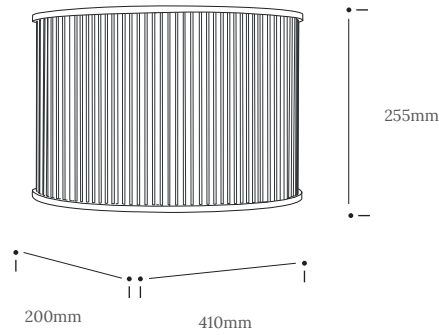

### Eddy Wall Light

A cage of fine dowel diffracts soft, focal light to spaces high and low. A light show of radiating shadow, the Eddy Wall Light invites ambience and serenity - with subtle elegance.

Switched on or off, the Eddy Wall Light's intricate alliance of birch dowels align to become the focal point of any interior space. A master of disguise, the Eddy Wall Light encompasses its bulb to emulate a soft, translucent glow.

Add opulence. Stimulate sensuality.

Product Type : Wall Light	SKU	Wood types	Dimensions L x W x H (mm)		Weight (kg)	
			Unboxed	Boxed	Unboxed	Boxed
Eddy Wall Light	TR-ED-WL-B	Birch	410 x 200 x 255	470 x 465 x 325	0.4	2.7
Materials	Birch				Other materials	
					Oak hanging bracket	
Finish	Hanging bracket - Finished with a blend of natural wax oils to give a protective, hardwearing and beautiful finish. Shade - Non-toxic, hard wearing water based varnish - satin					
Wiring kit options	Brass E27 bulb holder		Wiring		Reccomended light bulb	
			E27 (240v)		Max 25W LED	
Care information	Dusting your light regularly and with a light feather duster should keep your light looking clean, otherwise wipe with a damp cloth and remove any moisture with a dry cloth. Gentle furniture polishes can also be used.					
Additional information	<ul style="list-style-type: none"> <li>Suitable for use on 240v circuits.</li> <li>Installation instructions and fixings included.</li> <li>This product must be installed by a qualified electrician.</li> </ul>					