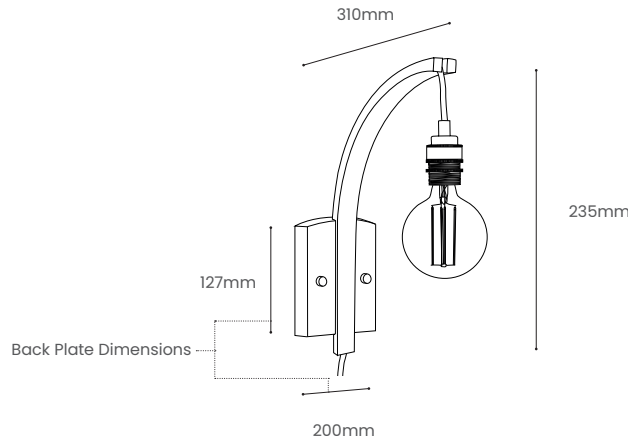

STEM WALL LIGHT

Product Specification

Tom Raffield

Stem Wall Light

Handcrafted in sustainably sourced solid oak, the Stem's steam bent curve arches from its roots to showcase our sleek Kanna lampshade, which casts a glowing downlight. Use the wooden Stem Wall Light to restore calm in bustling kitchens, hallways, or living spaces. Radiating soothing illumination; this minimalist wooden wall light is the ultimate balance between form and function.

Product Type : Wall Light	SKU	Wood types	Dimensions L x W x H (mm)		Weight (kg)	
			Unboxed	Boxed	Unboxed	Boxed
Stem Wall Light : Hardwired	TR-STM-WL-O	Oak	200 x 310 x 235	540 x 312 x 165	0.75	1.45
Stem Wall Light : Plug and switch	TR-STM-WL-O-PLG	Oak				
Materials	Oak				Other materials	
Finish	Finished with a blend of natural wax oils to give a protective, hardwearing and beautiful finish.					
Wiring kit option : 1 Hardwired	Brass bulb holder with electrical connection block		Wiring kit option 1 connection block included	Flex	Recommended light bulb	
			E27 (240v)	Flex colour: grey fabric	Max 25W LED	
Wiring kit option : 2 Plug and switch	Brass bulb holder with black inline switch and plug		Wiring kit option 2 Plastic inline switch	Flex	Recommended light bulb	
			E27 (240v)	Cable length: 228cm from plug to bulb holder	Max 25W LED	
Care information	Dusting your light regularly and with a light feather duster should keep your light looking clean, otherwise wipe with a damp cloth and remove any moisture with a dry cloth. Gentle furniture polishes can also be used.					
Additional information	<ul style="list-style-type: none"> Suitable for use on 240v circuits. Installation instructions and fixings included. This product can be plugged straight into a 240v outlet. If hardwiring into the main supply, this product must be installed by a qualified electrician. 					