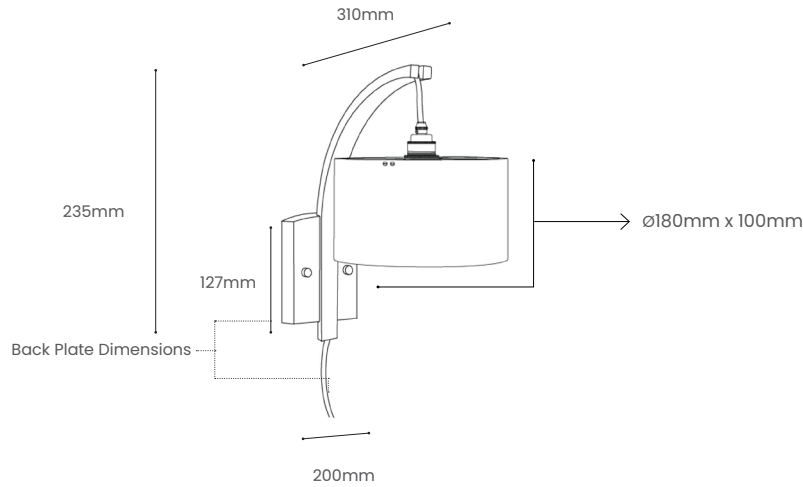

# STEM WALL LIGHT

## Product Specification

Tom Raffield

Stem Wall Light

Handcrafted in sustainably sourced solid oak, the Stem's steam bent curve arches from its roots to showcase our sleek Kanna lampshade, which casts a glowing downlight. Use the wooden Stem Wall Light to restore calm in bustling kitchens, hallways, or living spaces. Radiating soothing illumination; this minimalist wooden wall light is the ultimate balance between form and function.

Product Type : Wall Light	SKU	Wood types	Dimensions L x W x H (mm)		Weight (kg)	
			Unboxed	Boxed	Unboxed	Boxed
Stem Wall Light : Hardwired	TR-STM-WL-O	Oak	Shade Ø180 x 100	540 x 312 x 165	0.75	1.45
Stem Wall Light : Plug and switch	TR-STM-WL-O-PLG	Oak	Stand 200 x 310 x 235			
Materials	Oak				Other materials	
Finish	Finished with a blend of natural wax oils to give a protective, hardwearing and beautiful finish.					
Wiring kit option : 1 Hardwired	Brass bulb holder with electrical connection block	Wiring kit option 1 connection block included E27 (240v)	Flex	Flex colour: grey fabric	Recommended light bulb Max 25W LED	
Wiring kit option : 2 Plug and switch	Brass bulb holder with black inline switch and plug	Wiring kit option 2 Plastic inline switch E27 (240v)	Flex	Flex colour: grey fabric Cable length: 228cm from plug to bulb holder	Recommended light bulb Max 25W LED	
Care information	Dusting your light regularly and with a light feather duster should keep your light looking clean, otherwise wipe with a damp cloth and remove any moisture with a dry cloth. Gentle furniture polishes can also be used.					
Additional information	<ul style="list-style-type: none"> <li>Suitable for use on 240v circuits.</li> <li>Installation instructions and fixings included. This product can be plugged straight into a 240v outlet.</li> <li>If hardwiring into the main supply, this product must be installed by a qualified electrician.</li> </ul>					