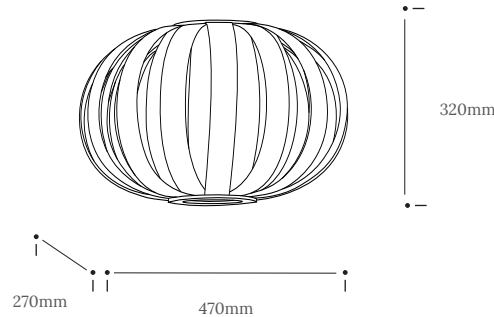

URCHIN WALL LIGHT

Product Specification

Tom Raffield

Urchin Wall Light

Ash - £245   Oak - £255   Walnut - £265

Warm light gathers between strips of wood. Flexed to the brink then fixed into an organic sphere inspired by sandcombed shells, our Urchin Lighting Range brings atmosphere in abundance.

17 taut curves fused together with laser cut birch plates, carefully manipulated to conceal the bulb. Sustainable ash, oak or walnut sees light escape through the seams, creating pools of brightness in the dark.

Soften your space. Create clusters. Draw the eye.

The Urchin Lighting Range is also available as small, standard and large pendants.

Product Type : Wall Light	SKU	Wood types	Dimensions L x W x H (mm)		Weight (kg)	
			Unboxed	Boxed	Unboxed	Boxed
Urchin Wall Light	TR-URCN-WL-A	Ash	470 x 270 x 320	470 x 465 x 325	0.6	2.95
	TR-URCN-WL-O	Oak				
	TR-URCN-WL-W	Walnut				
Materials	Ash	Oak	Walnut	Other materials Birch ply frame		
Finish	Hanging bracket - Finished with a blend of natural wax oils to give a protective, hardwearing and beautiful finish. Shade - Non-toxic, hard wearing water based varnish - satin					
Wiring kit options	Brass E27 bulb holder	Wiring connection block included E27 (240v)			Reccomended light bulb Max 25W LED	
Care information	Dusting your light regularly and with a light feather duster should keep your light looking clean, otherwise wipe with a damp cloth and remove any moisture with a dry cloth. Gentle furniture polishes can also be used.					
Additional information	- Suitable for use on 240v circuits. - Installation instructions and fixings included. - This product must be installed by a qualified electrician.					

Tom Raffield Ltd, F3 Church View Business Park, Bickland Water Rd, Falmouth TR11 4FZ, UK
tomraffield.com contact@tomraffield.com +44 (0) 1326 722725 #tomraffield @tomraffield

Due to the character of handcrafted natural products, all dimensions are approximate. Wood colour may slightly vary.
All products, prices and leadtimes are correct at time of print and are subject to change without notice.