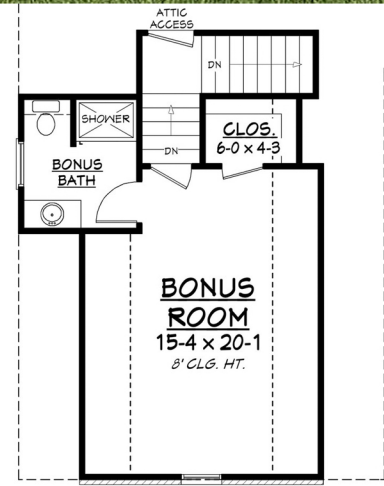

Designing Homes
HOUSE PLAN ZONE
 Building Relationships

First Floor Plan

Bonus Floor Plan
 Square footage does not include bonus room.

Silverton II House Plan

2459-S

- 2459 Sq Ft.
- 1.5 Stories
- 4 Bedrooms
- 63-10 Width
- 2.5 Bathrooms
- 69-2 Depth