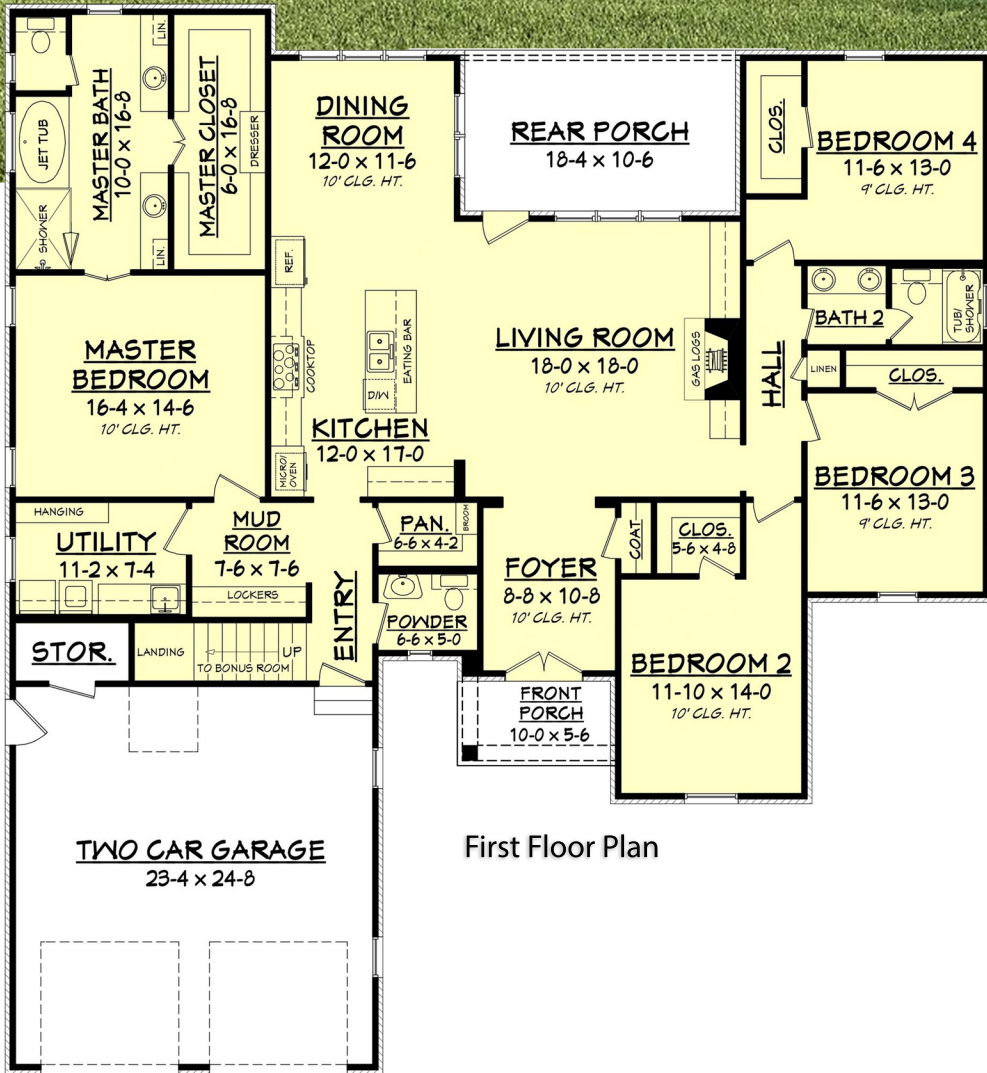

Designing Homes
HOUSE PLAN ZONE
 Building Relationships

First Floor Plan

Bonus Floor Plan
 Square footage does not include bonus room.

Silverton II House Plan

2459-S

- 2459 Sq Ft.
- 1.5 Stories
- 4 Bedrooms
- 63-10 Width
- 2.5 Bathrooms
- 69-2 Depth