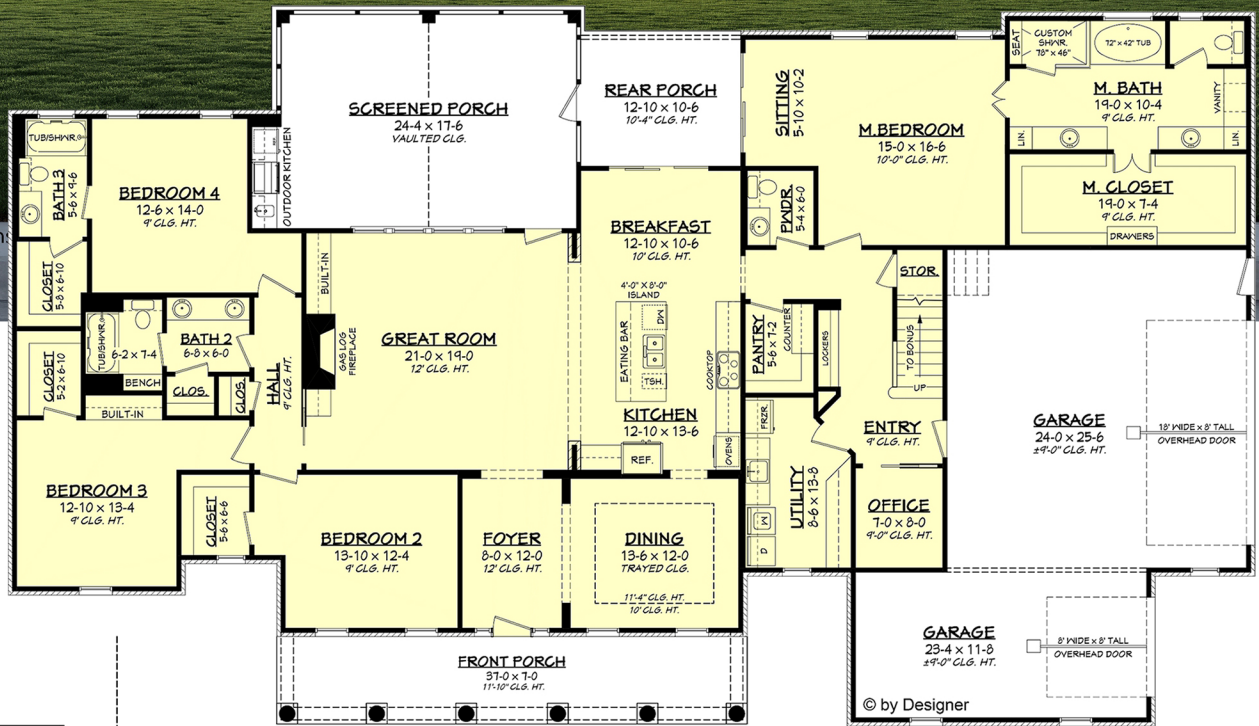

Designing Homes
HOUSE PLAN ZONE
 Building Relationships

Artistic Rendering, Actual Plans

© by Designer
 First Floor Plan

Bonus Floor Plan

Square footage does not include bonus room.

Shadow Lane House Plan

3194

- 🏠 3194 Sq Ft.
- 🏠 1.5 Stories
- 🛏️ 4 Bedrooms
- 🚪 99-2 Width
- 🚿 3.5 Bathrooms
- 📏 57-0 Depth

Phone: 601.336.3254 sales@hpzplans.com

www.hpzplans.com/products/shadow-lane-house-plan