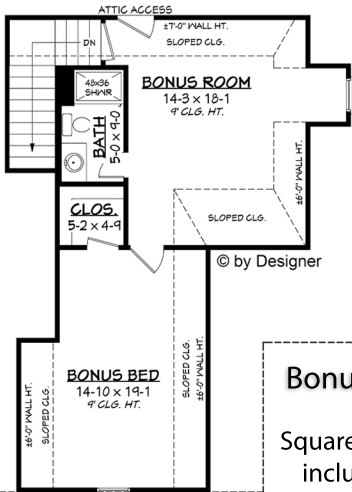

Designing Homes
HOUSE PLAN ZONE
 Building Relationships

Artistic Rendering, Actual Plans

© by Designer
 First Floor Plan

Bonus Floor Plan

Square footage does not include bonus room.

Shadow Lane House Plan

3194

- 🏠 3194 Sq Ft.
- 🏠 1.5 Stories
- 🛏️ 4 Bedrooms
- 🚪 99-2 Width
- 🚿 3.5 Bathrooms
- 📏 57-0 Depth

Phone: 601.336.3254 sales@hpzplans.com

www.hpzplans.com/products/shadow-lane-house-plan