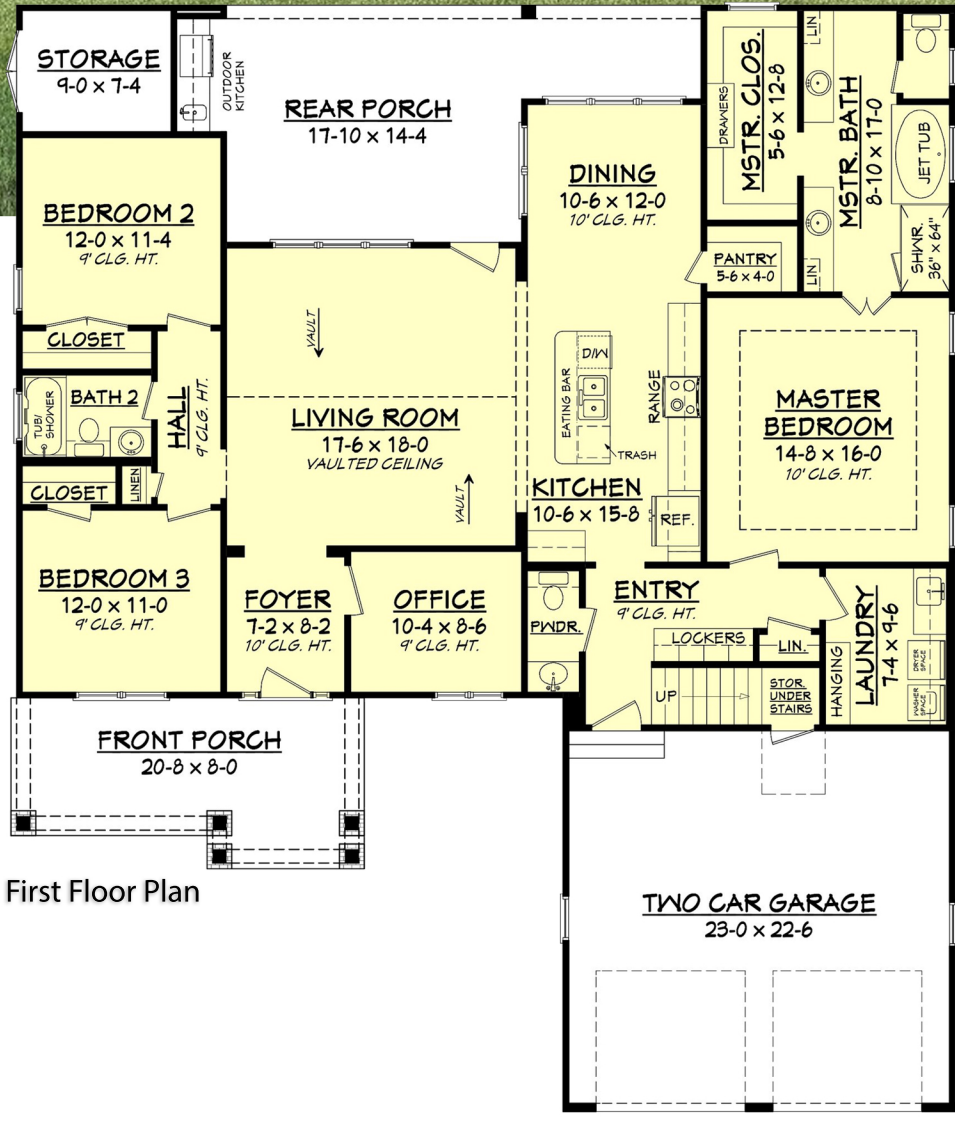

Designing Homes  
**HOUSE PLAN ZONE**  
 Building Relationships

First Floor Plan

Bonus Floor Plan

Square footage does not include bonus room.

**Cherry Laurel House Plan**

2004

- 2004 Sq Ft.
- 1.5 Stories
- 3 Bedrooms
- 56-8 Width
- 2.5 Bathrooms
- 66-10 Depth