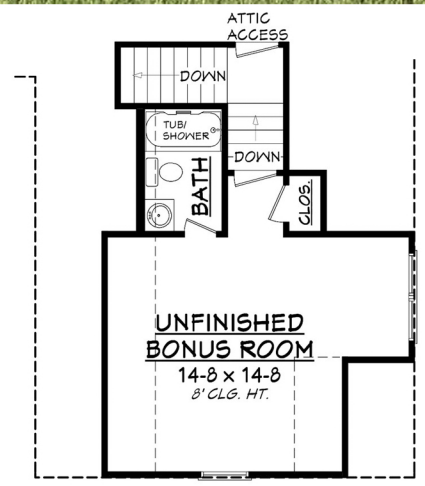

Designing Homes  
**HOUSE PLAN ZONE**  
 Building Relationships

First Floor Plan

Bonus Floor Plan

Square footage does not include bonus room.

**Cherry Laurel House Plan**

2004

- 2004 Sq Ft.
- 1.5 Stories
- 3 Bedrooms
- 56-8 Width
- 2.5 Bathrooms
- 66-10 Depth