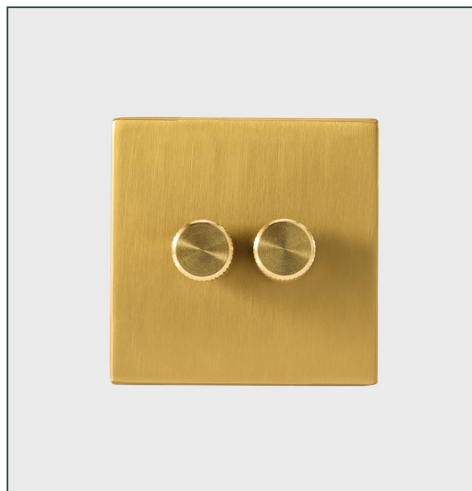

# UK DOUBLE DIMMER IN BRASS

tala®

SKU: ACC-DIM-DBL-BRAS-01-UK

FINISH: BRASS

## PHYSICAL

Dimension:	L52mm x W88mm x H88mm
Materials:	Stainless steel and Brass
Finish:	Brass
Weight:	175g
Max. working temp.:	45°C
IP rating:	IP20 - Suitable for dry locations
Recommended backbox depth:	35 mm
Depth from Mounting Face:	25 mm
Fixing centres:	60 mm