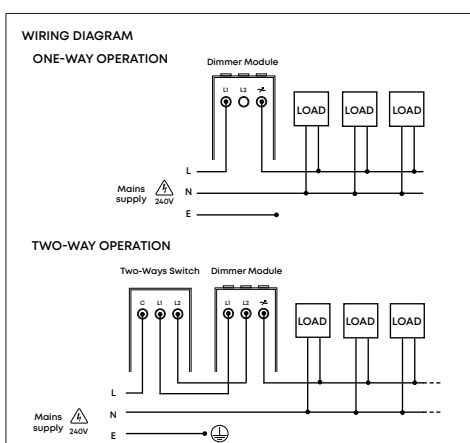

LOGISTICAL

Unit Packaging
PC/Ctn: 1
Gross weight: 240g
L 101 x W 101 x H 56 mm

Tala Energy Ltd. 25b Vyner Street,
London, E2 9DG, United Kingdom

WARRANTY

2 years

Tala Europe B.V. Bertus Aafjeshove 40
Nieuwegein 3437 JN

EAN

5060915718068

tala.co.uk | hello@tala.co.uk | +44 7700 170343